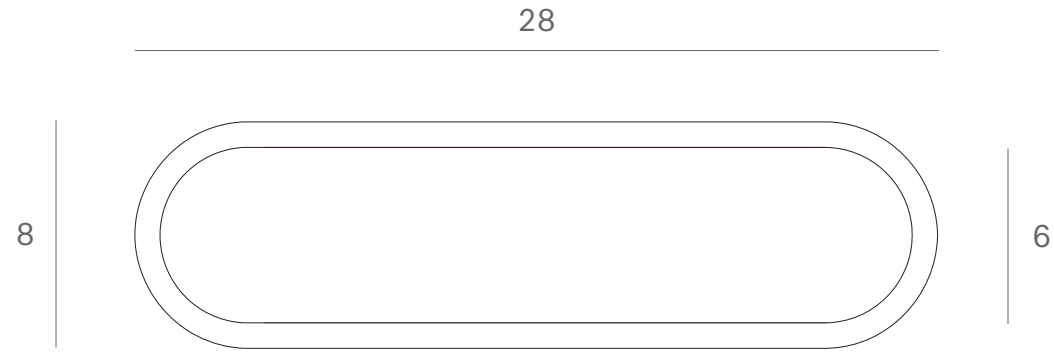

*Ethnicraft*

29624 - Espresso London object - mahogany - Dimensions (cm)

*Ethnicraft*

29624 - Espresso London object - mahogany - Dimensions (inches)