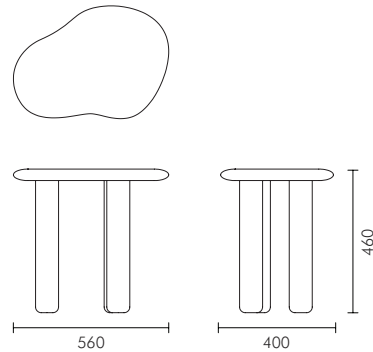

Construction

Honed marble top with powdercoated metal legs

Dimensions (mm)

Overall: 560W x 400D x 460H
Weight: 13.5kg

Boxed Dimensions:

Carton 1: 710W x 220D x 540H
Carton 2: 510W x 170D x 400H

Please note all dimensions are approximate.