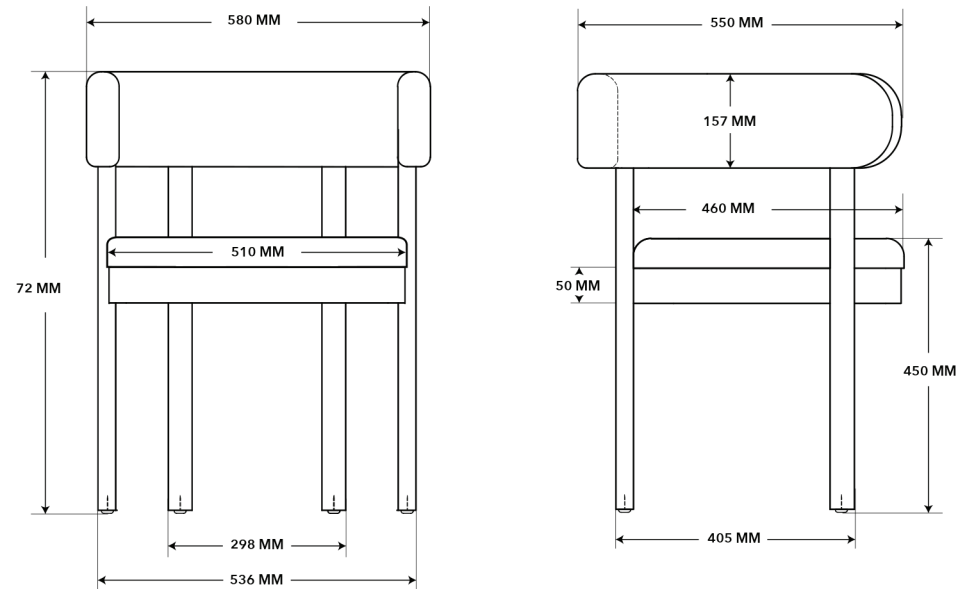

Life
interiors

TRIVOLI BOUCLE DINING ARMCHAIR

PRODUCT SPECIFICATION

Collection:	Trivoli
Dimension:	H 72 x W 55 x L 58 cm
Assembly:	Fully Assembled
Colour:	Cream
Fabric Composition:	Boucle
Seat:	LVL seat Panel
Frame:	Solid European Beech
Foot Pads:	Feltpad
Shape:	Rectangle
Net Weight:	9 kg
Gross Weight:	14 kg
Weight Capacity:	120 kg

CARTON DIMENSION

H 83 x W 58 x L 61 cm

WARRANTY

We offer a 2 year hardgood product warranty against defects. This does not cover general wear and tear, or accidental breakage post-delivery.

Front View

Side View