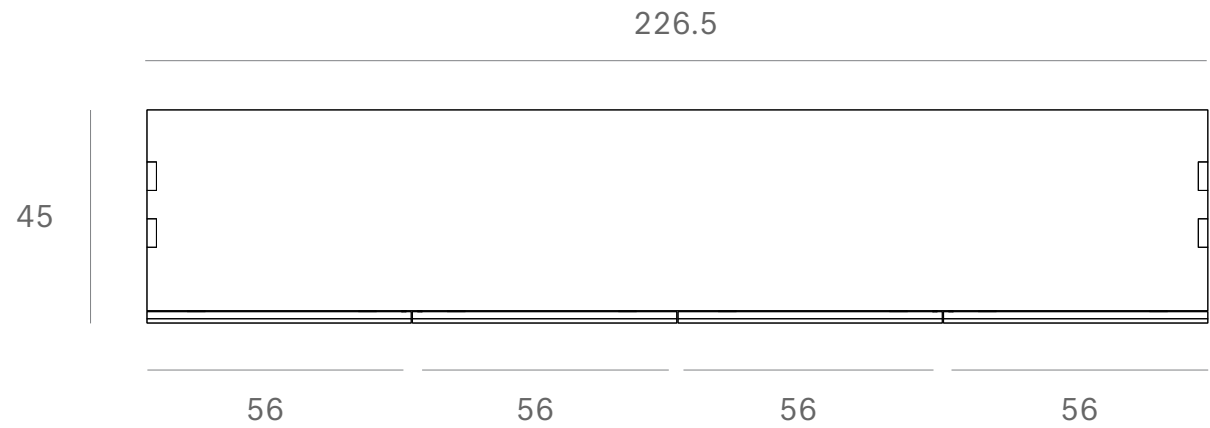

*Ethnicraft*

10071 - Teak Mosaic sideboard - 4 opening doors - Dimensions (cm)

*Ethnicraft*

10071 - Teak Mosaic sideboard - 4 opening doors - Dimensions (inches)