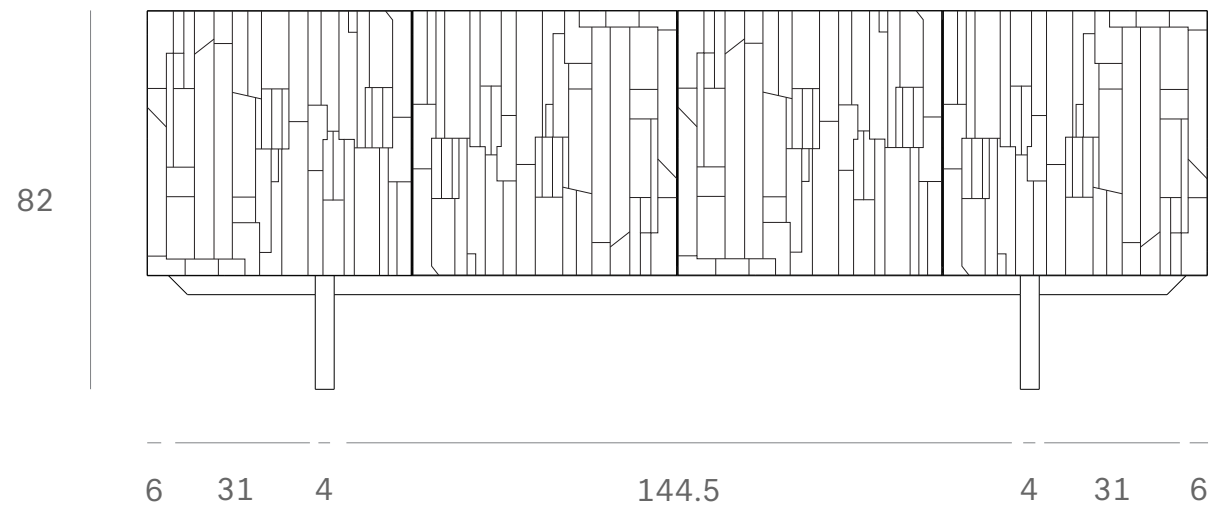

*Ethnicraft*

10071 - Teak Mosaic sideboard - 4 opening doors - Dimensions (cm)

*Ethnicraft*

10071 - Teak Mosaic sideboard - 4 opening doors - Dimensions (inches)