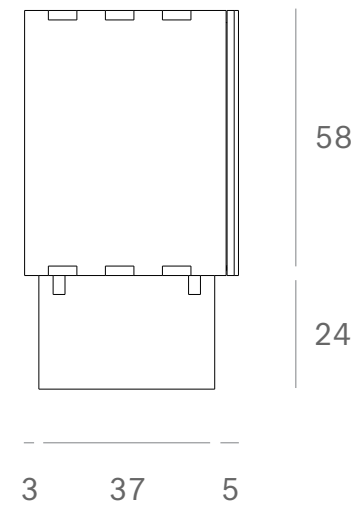

*Ethnicraft*

10071 - Teak Mosaic sideboard - 4 opening doors - Dimensions (cm)

*Ethnicraft*

10071 - Teak Mosaic sideboard - 4 opening doors - Dimensions (inches)