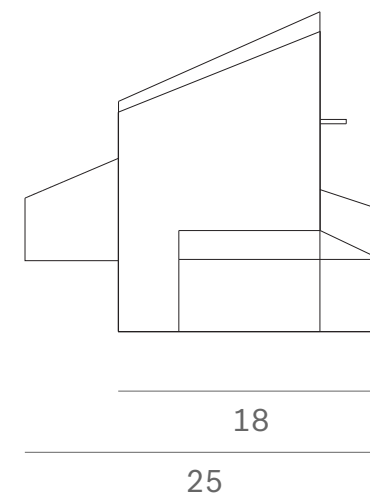

*Ethnicraft*

29613 - Black Modern Farm House object - mahogany - Dimensions (cm)

*Ethnicraft*

29613 - Black Modern Farm House object - mahogany - Dimensions (inches)