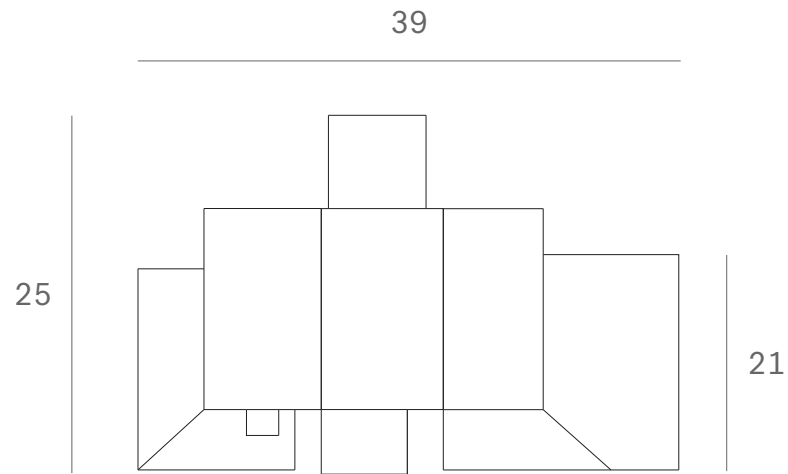

*Ethnicraft*

29613 - Black Modern Farm House object - mahogany - Dimensions (cm)

*Ethnicraft*

29613 - Black Modern Farm House object - mahogany - Dimensions (inches)