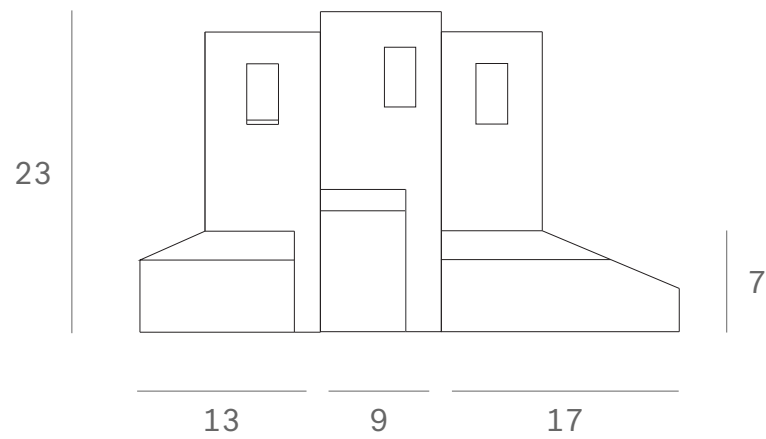

*Ethnicraft*

29613 - Black Modern Farm House object - mahogany - Dimensions (cm)

*Ethnicraft*

29613 - Black Modern Farm House object - mahogany - Dimensions (inches)