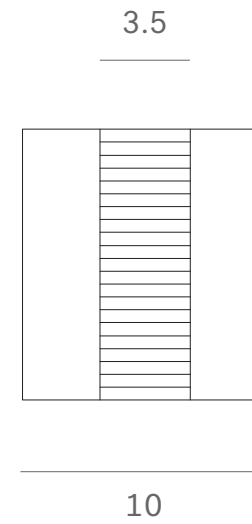

*Ethnicraft*

29621 - Espresso Berlin object - mahogany - Dimensions (cm)

Ethnicraft

29621 - Espresso Berlin object - mahogany - Dimensions (inches)