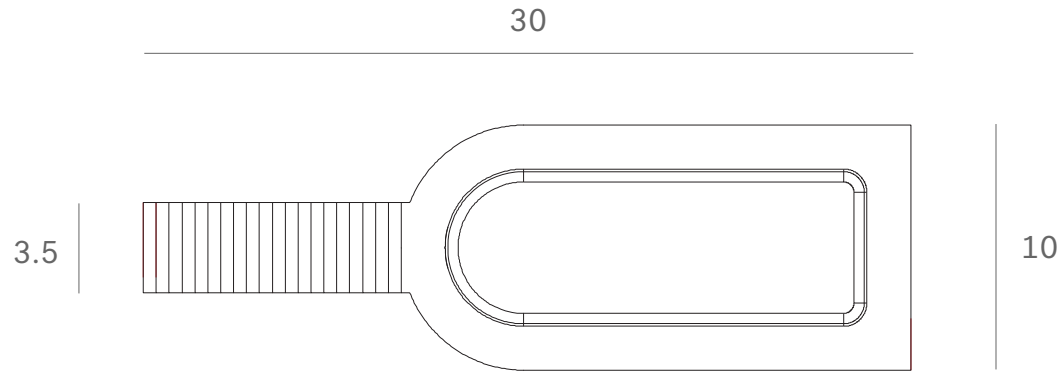

*Ethnicraft*

29621 - Espresso Berlin object - mahogany - Dimensions (cm)

Ethnicraft

29621 - Espresso Berlin object - mahogany - Dimensions (inches)