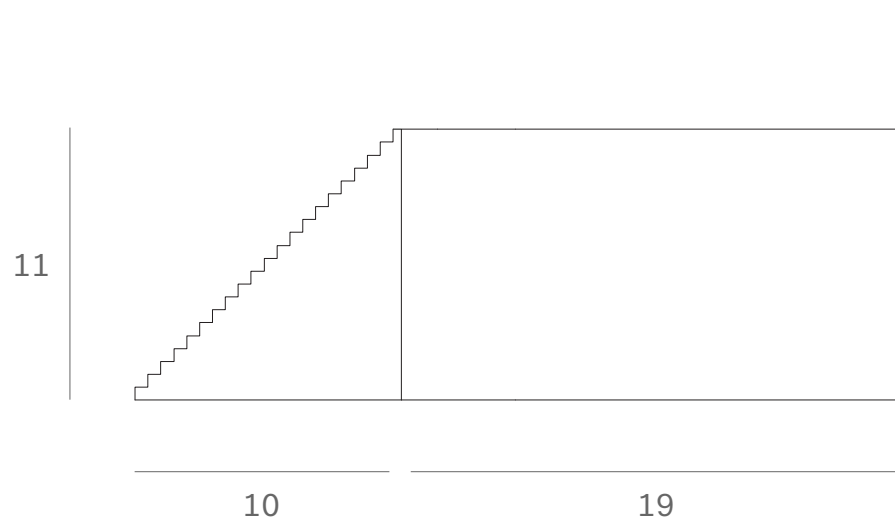

*Ethnicraft*

29621 - Espresso Berlin object - mahogany - Dimensions (cm)

Ethnicraft

29621 - Espresso Berlin object - mahogany - Dimensions (inches)