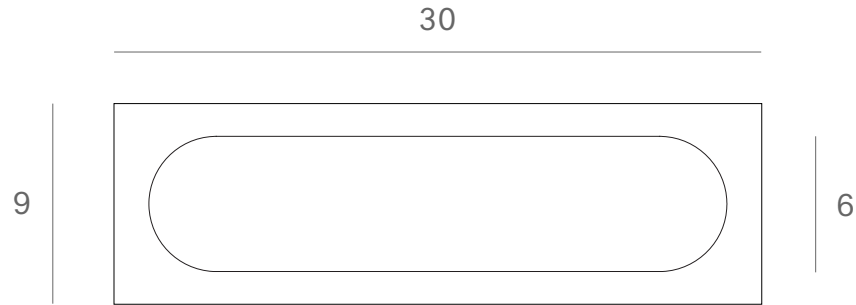

*Ethnicraft*

29622 - Espresso Beirut object - mahogany - Dimensions (cm)

*Ethnicraft*

29622 - Espresso Beirut object - mahogany - Dimensions (inches)