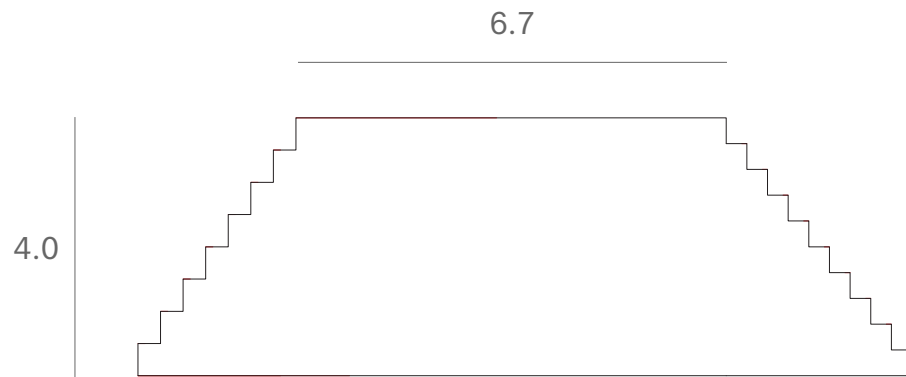

*Ethnicraft*

29625 - Espresso Moscow object - mahogany - Dimensions (cm)

10

Ethnicraft

29625 - Espresso Moscow object - mahogany - Dimensions (inches)

4.0