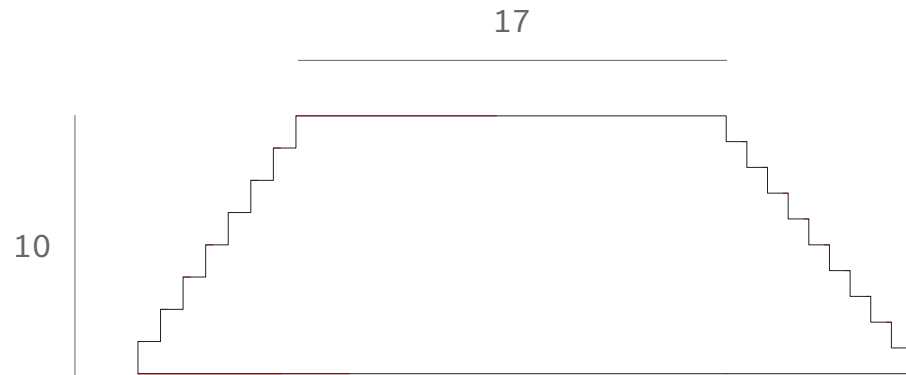

*Ethnicraft*

29625 - Espresso Moscow object - mahogany - Dimensions (cm)

10

Ethnicraft

29625 - Espresso Moscow object - mahogany - Dimensions (inches)

4.0