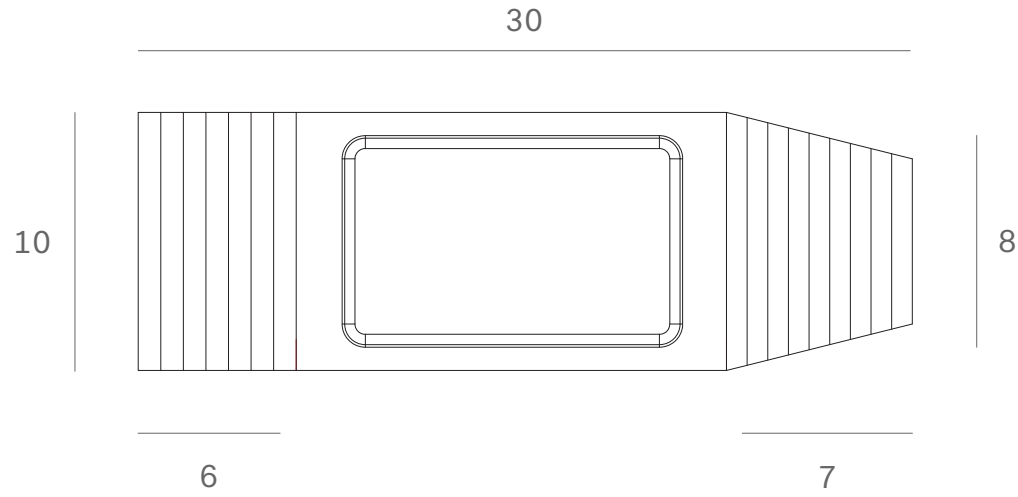

*Ethnicraft*

29625 - Espresso Moscow object - mahogany - Dimensions (cm)

10

Ethnicraft

29625 - Espresso Moscow object - mahogany - Dimensions (inches)

4.0