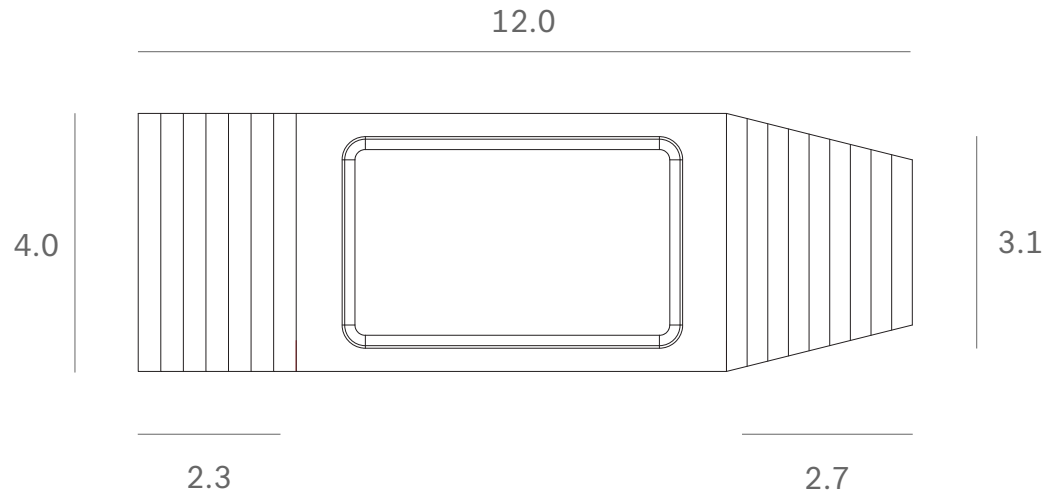

*Ethnicraft*

29625 - Espresso Moscow object - mahogany - Dimensions (cm)

10

Ethnicraft

29625 - Espresso Moscow object - mahogany - Dimensions (inches)

4.0