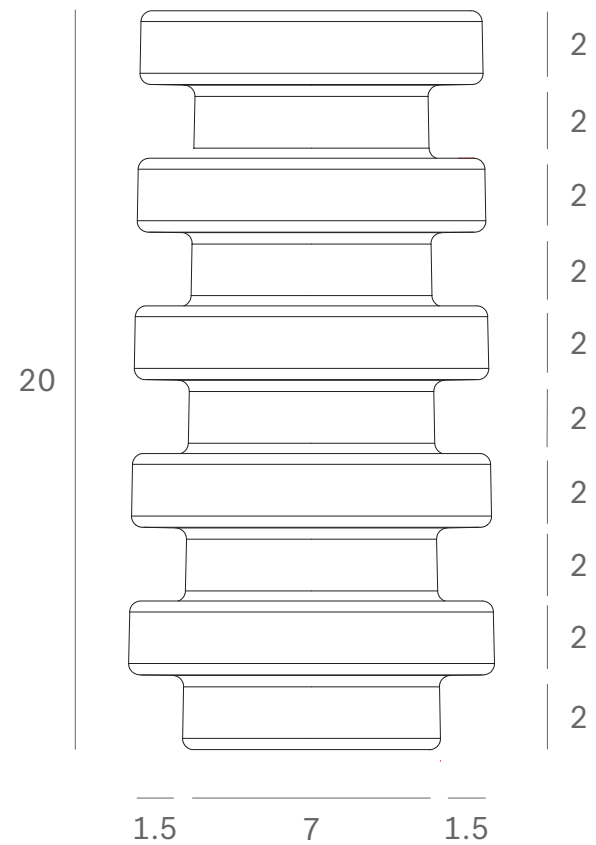

*Ethnicraft*

29626 - Espresso Pisa object - mahogany - Dimensions (cm)

*Ethnicraft*

29626 - Espresso Pisa object - mahogany - Dimensions (inches)