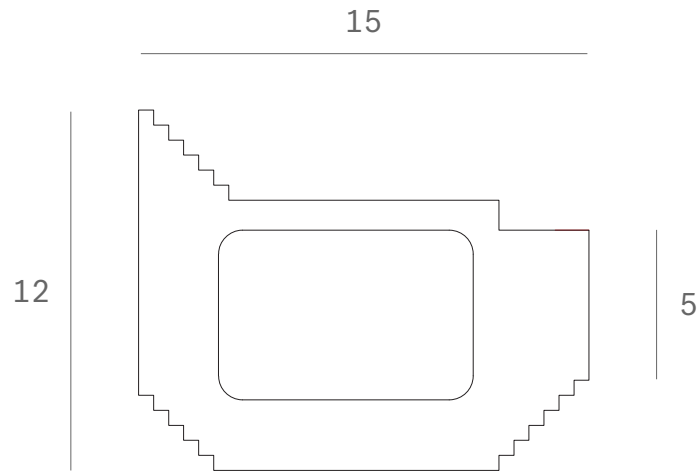

*Ethnicraft*

29628 - Espresso Treviso object - mahogany - Dimensions (cm)

*Ethnicraft*

29628 - Espresso Treviso object - mahogany - Dimensions (inches)