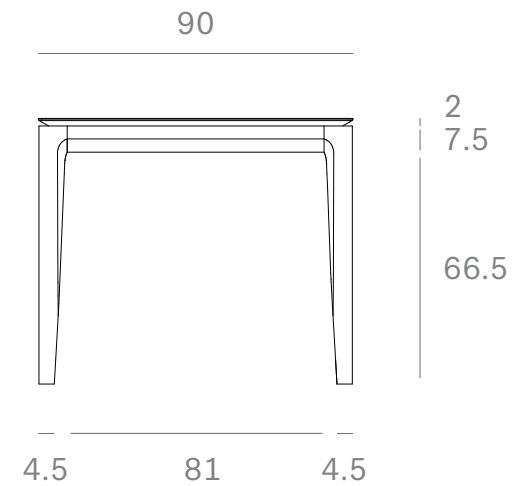

*Ethnicraft*

10150 - Teak Bok Extendable Dining table - Dimensions (cm)

*Ethnicraft*

10150 - Teak Bok Extendable Dining table - Dimensions (inches)