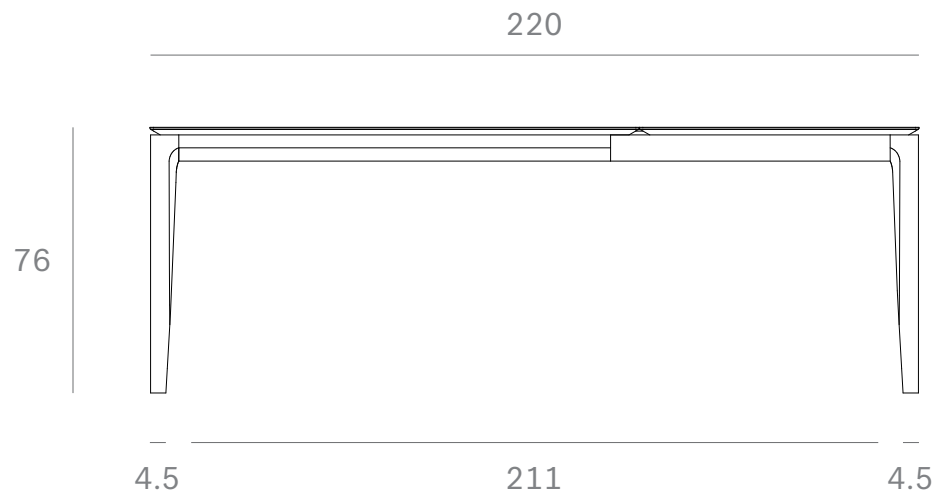

*Ethnicraft*

10150 - Teak Bok Extendable Dining table - Dimensions (cm)

*Ethnicraft*

10150 - Teak Bok Extendable Dining table - Dimensions (inches)