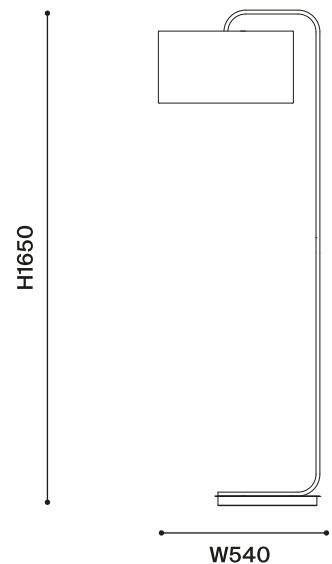

## DIMENSIONS [mm]

### OVERALL

L450 x W540 x H1650

### BASE

D350 x H32

### SHADE

D450 x H240