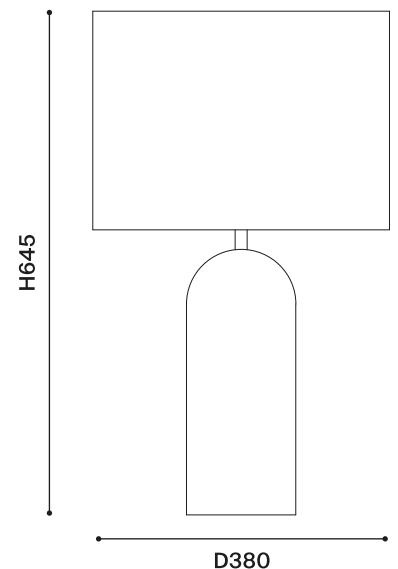

DIMENSIONS [mm]

OVERALL

D380 x H645

BASE

D140 x H340

SHADE

D380 x H280

CARE