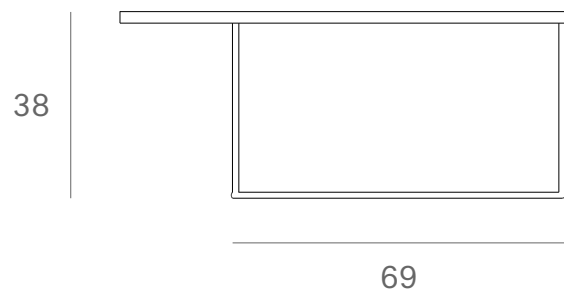

*Ethnicraft*

20328 - Round tray coffee table - Dimensions (cm)

*Ethnicraft*

20328 - Round tray coffee table - Dimensions (inches)