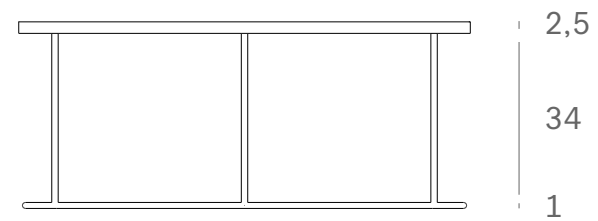

*Ethnicraft*

20328 - Round tray coffee table - Dimensions (cm)

*Ethnicraft*

20328 - Round tray coffee table - Dimensions (inches)