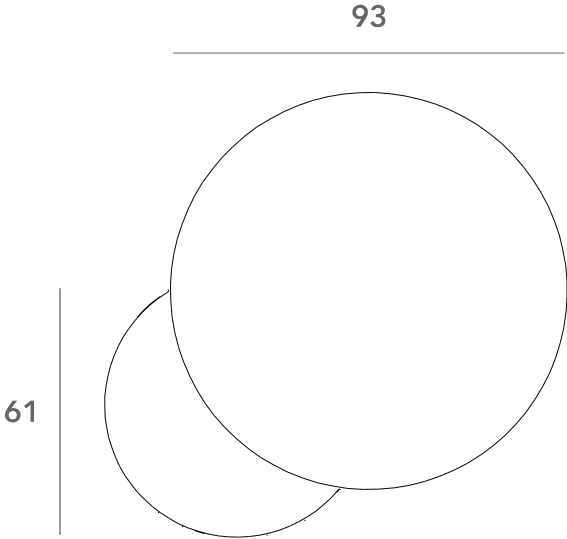

*Ethnicraft*

20328 - Round tray coffee table- Dimensions (cm)

*Ethnicraft*

20328 - Round tray coffee table- Dimensions (inches)

*Ethnicraft*

20329 - Round tray coffee table set - Dimensions (cm)

*Ethnicraft*

20329 - Round tray coffee table set - Dimensions (inches)

*Ethnicraft*

20726 - Round tray coffee table set - Dimensions (cm)

*Ethnicraft*

20726 - Round tray coffee table set - Dimensions (inches)