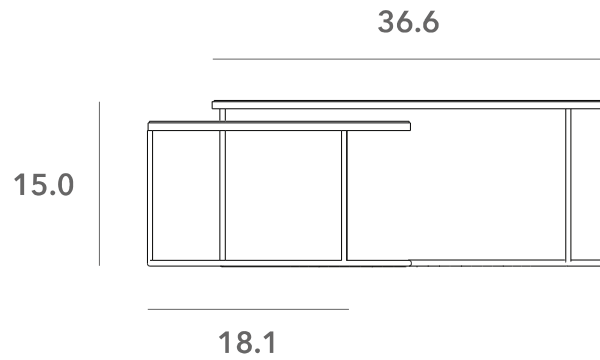

*Ethnicraft*

20328 - Round tray coffee table- Dimensions (cm)

*Ethnicraft*

20328 - Round tray coffee table- Dimensions (inches)

*Ethnicraft*

20329 - Round tray coffee table set - Dimensions (cm)

*Ethnicraft*

20329 - Round tray coffee table set - Dimensions (inches)

*Ethnicraft*

20726 - Round tray coffee table set - Dimensions (cm)

*Ethnicraft*

20726 - Round tray coffee table set - Dimensions (inches)