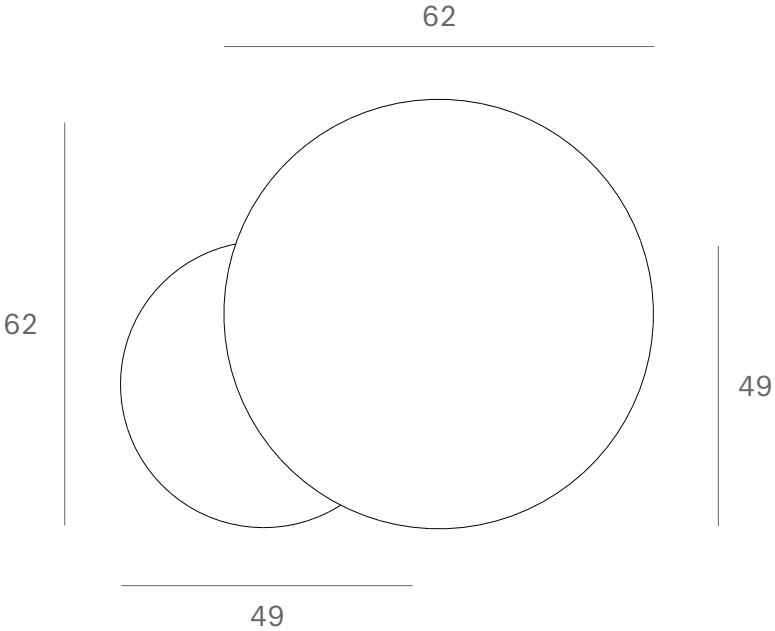

*Ethnicraft*

20328 - Round tray coffee table- Dimensions (cm)

*Ethnicraft*

20328 - Round tray coffee table- Dimensions (inches)

*Ethnicraft*

20329 - Round tray coffee table set - Dimensions (cm)

*Ethnicraft*

20329 - Round tray coffee table set - Dimensions (inches)

*Ethnicraft*

20726 - Round tray coffee table set - Dimensions (cm)

*Ethnicraft*

20726 - Round tray coffee table set - Dimensions (inches)