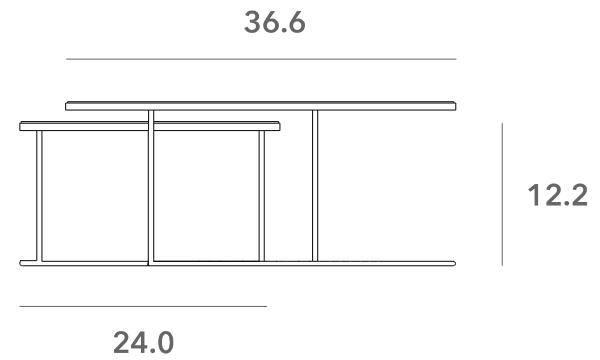

*Ethnicraft*

20328 - Round tray coffee table- Dimensions (cm)

*Ethnicraft*

20328 - Round tray coffee table- Dimensions (inches)

*Ethnicraft*

20329 - Round tray coffee table set - Dimensions (cm)

*Ethnicraft*

20329 - Round tray coffee table set - Dimensions (inches)

*Ethnicraft*

20726 - Round tray coffee table set - Dimensions (cm)

*Ethnicraft*

20726 - Round tray coffee table set - Dimensions (inches)