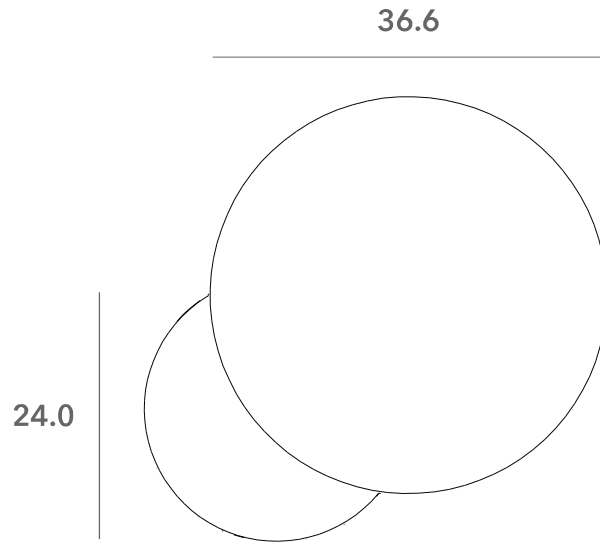

*Ethnicraft*

20328 - Round tray coffee table- Dimensions (cm)

*Ethnicraft*

20328 - Round tray coffee table- Dimensions (inches)

*Ethnicraft*

20329 - Round tray coffee table set - Dimensions (cm)

*Ethnicraft*

20329 - Round tray coffee table set - Dimensions (inches)

*Ethnicraft*

20726 - Round tray coffee table set - Dimensions (cm)

*Ethnicraft*

20726 - Round tray coffee table set - Dimensions (inches)