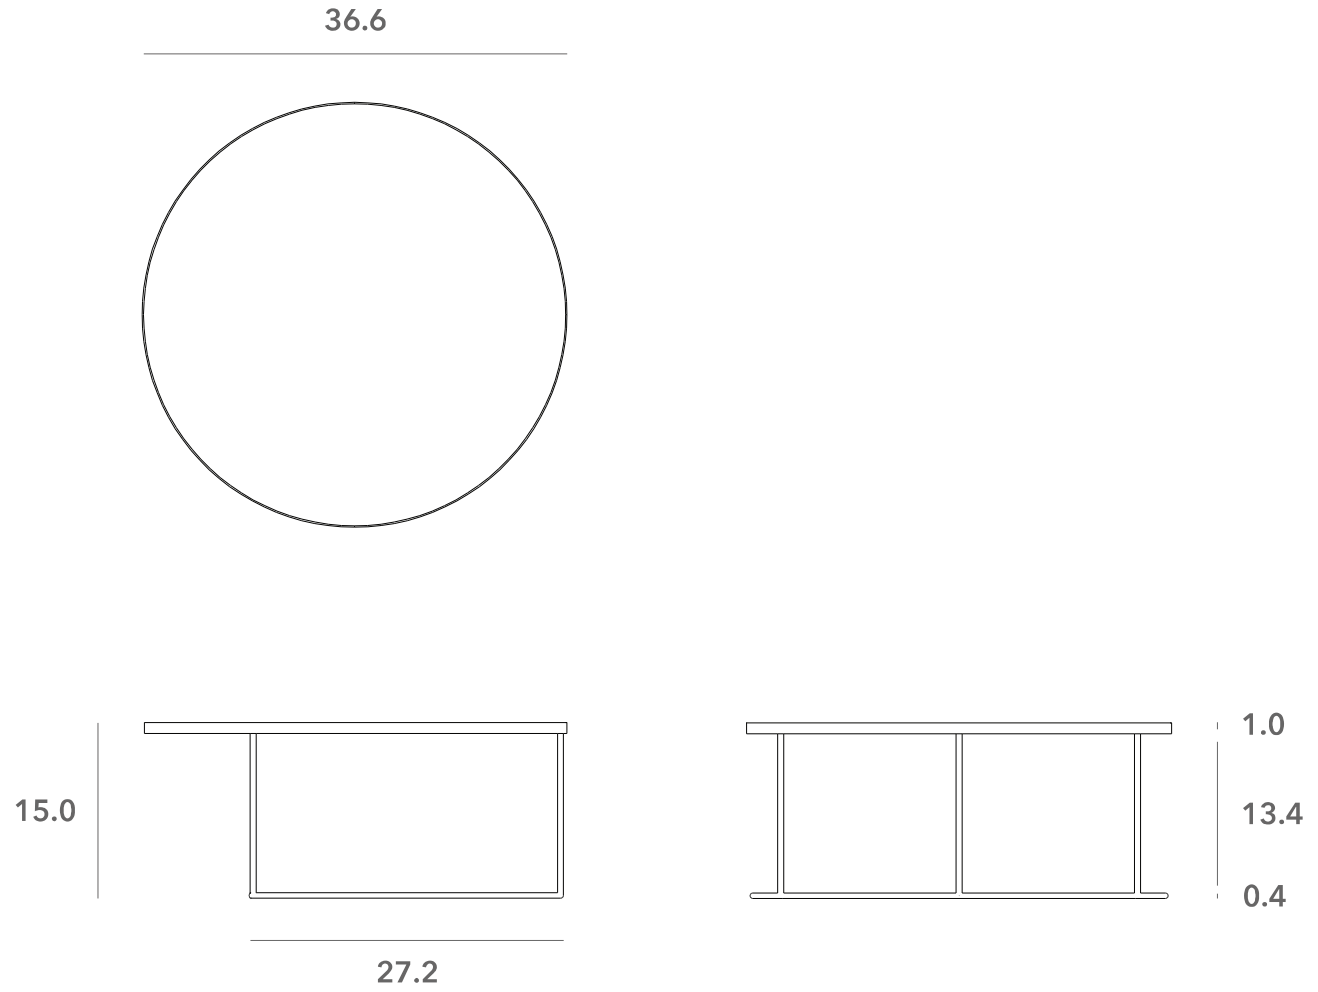

*Ethnicraft*

20328 - Round tray coffee table- Dimensions (cm)

*Ethnicraft*

20328 - Round tray coffee table- Dimensions (inches)

*Ethnicraft*

20329 - Round tray coffee table set - Dimensions (cm)

*Ethnicraft*

20329 - Round tray coffee table set - Dimensions (inches)

*Ethnicraft*

20726 - Round tray coffee table set - Dimensions (cm)

*Ethnicraft*

20726 - Round tray coffee table set - Dimensions (inches)