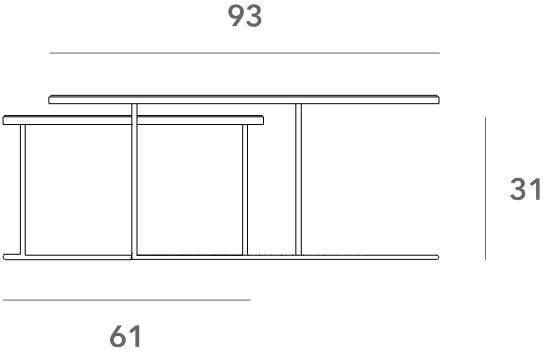

*Ethnicraft*

20328 - Round tray coffee table- Dimensions (cm)

*Ethnicraft*

20328 - Round tray coffee table- Dimensions (inches)

*Ethnicraft*

20329 - Round tray coffee table set - Dimensions (cm)

*Ethnicraft*

20329 - Round tray coffee table set - Dimensions (inches)

*Ethnicraft*

20726 - Round tray coffee table set - Dimensions (cm)

*Ethnicraft*

20726 - Round tray coffee table set - Dimensions (inches)