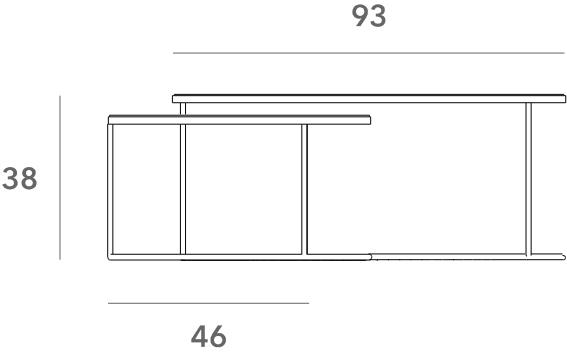

*Ethnicraft*

20328 - Round tray coffee table- Dimensions (cm)

*Ethnicraft*

20328 - Round tray coffee table- Dimensions (inches)

*Ethnicraft*

20329 - Round tray coffee table set - Dimensions (cm)

*Ethnicraft*

20329 - Round tray coffee table set - Dimensions (inches)

*Ethnicraft*

20726 - Round tray coffee table set - Dimensions (cm)

*Ethnicraft*

20726 - Round tray coffee table set - Dimensions (inches)