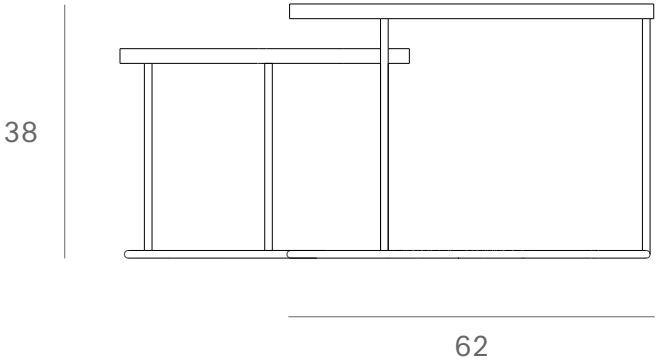

*Ethnicraft*

20328 - Round tray coffee table- Dimensions (cm)

*Ethnicraft*

20328 - Round tray coffee table- Dimensions (inches)

*Ethnicraft*

20329 - Round tray coffee table set - Dimensions (cm)

*Ethnicraft*

20329 - Round tray coffee table set - Dimensions (inches)

*Ethnicraft*

20726 - Round tray coffee table set - Dimensions (cm)

*Ethnicraft*

20726 - Round tray coffee table set - Dimensions (inches)