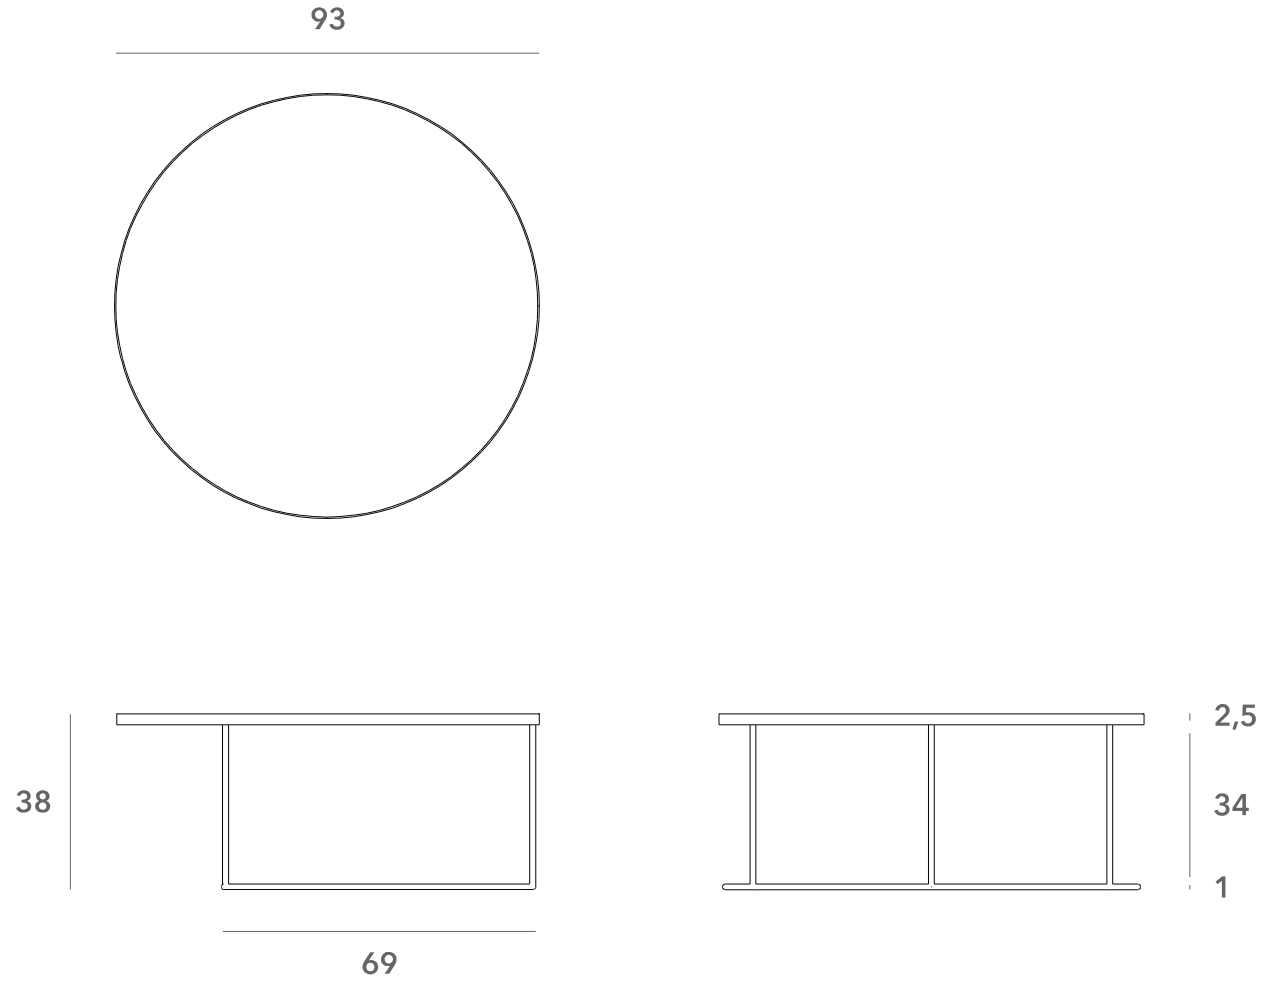

*Ethnicraft*

20328 - Round tray coffee table- Dimensions (cm)

*Ethnicraft*

20328 - Round tray coffee table- Dimensions (inches)

*Ethnicraft*

20329 - Round tray coffee table set - Dimensions (cm)

*Ethnicraft*

20329 - Round tray coffee table set - Dimensions (inches)

*Ethnicraft*

20726 - Round tray coffee table set - Dimensions (cm)

*Ethnicraft*

20726 - Round tray coffee table set - Dimensions (inches)