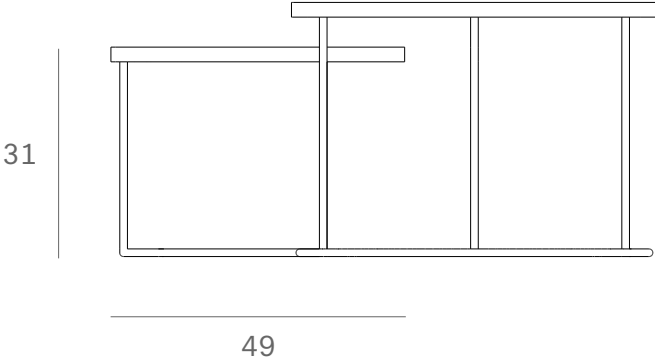

*Ethnicraft*

20328 - Round tray coffee table- Dimensions (cm)

*Ethnicraft*

20328 - Round tray coffee table- Dimensions (inches)

*Ethnicraft*

20329 - Round tray coffee table set - Dimensions (cm)

*Ethnicraft*

20329 - Round tray coffee table set - Dimensions (inches)

*Ethnicraft*

20726 - Round tray coffee table set - Dimensions (cm)

*Ethnicraft*

20726 - Round tray coffee table set - Dimensions (inches)