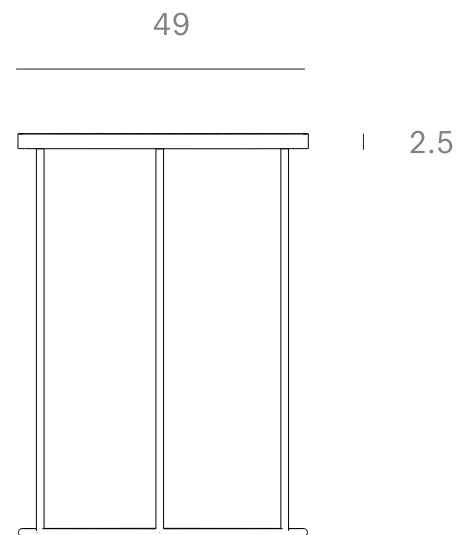

*Ethnicraft*

20704 - Round tray side table - Dimensions (cm)

*Ethnicraft*

20704 - Round tray side table - Dimensions (inches)