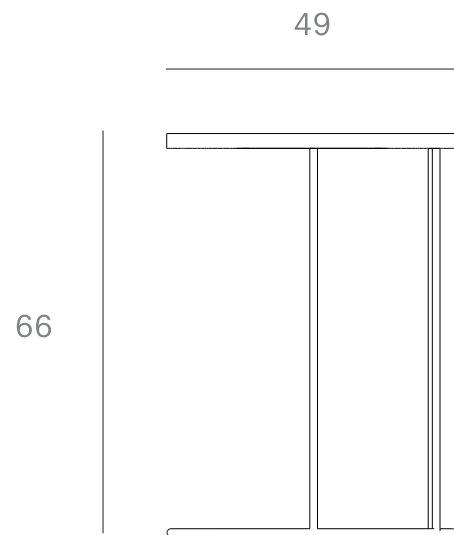

*Ethnicraft*

20704 - Round tray side table - Dimensions (cm)

*Ethnicraft*

20704 - Round tray side table - Dimensions (inches)