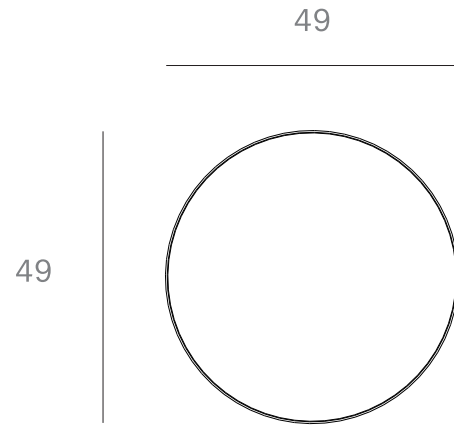

*Ethnicraft*

20704 - Round tray side table - Dimensions (cm)

*Ethnicraft*

20704 - Round tray side table - Dimensions (inches)