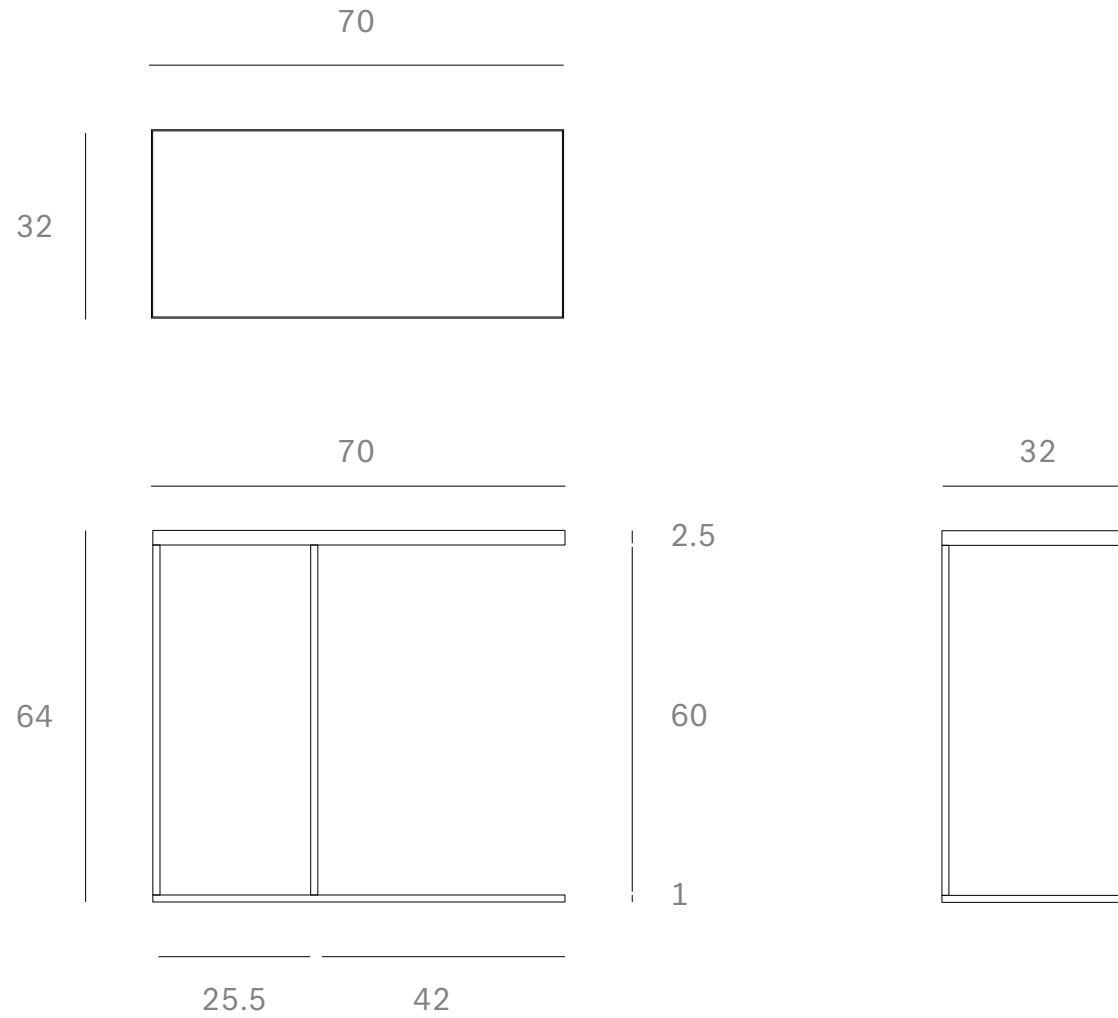

*Ethnicraft*

20706 - Rectangular tray side table - Dimensions (cm)

*Ethnicraft*

20706 - Rectangular tray side table - Dimensions (inches)