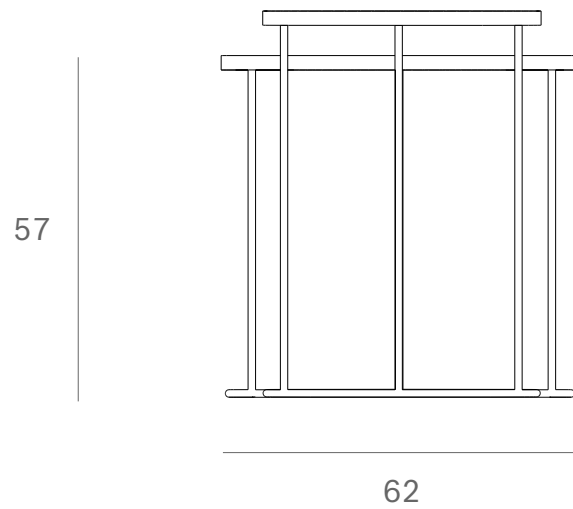

20721 - Round tray side table set - Dimensions (cm)

20721 - Round tray side table set - Dimensions (inches)