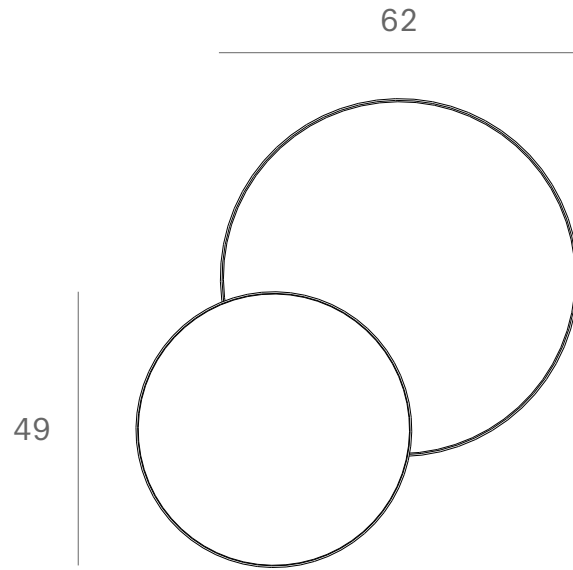

20721 - Round tray side table set - Dimensions (cm)

20721 - Round tray side table set - Dimensions (inches)