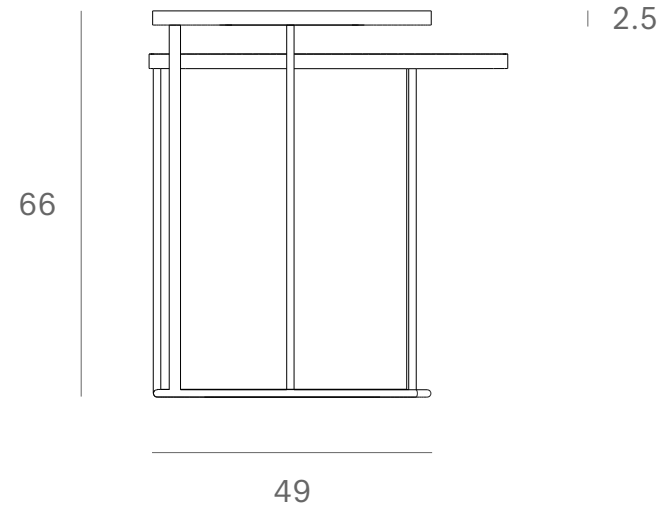

20721 - Round tray side table set - Dimensions (cm)

20721 - Round tray side table set - Dimensions (inches)