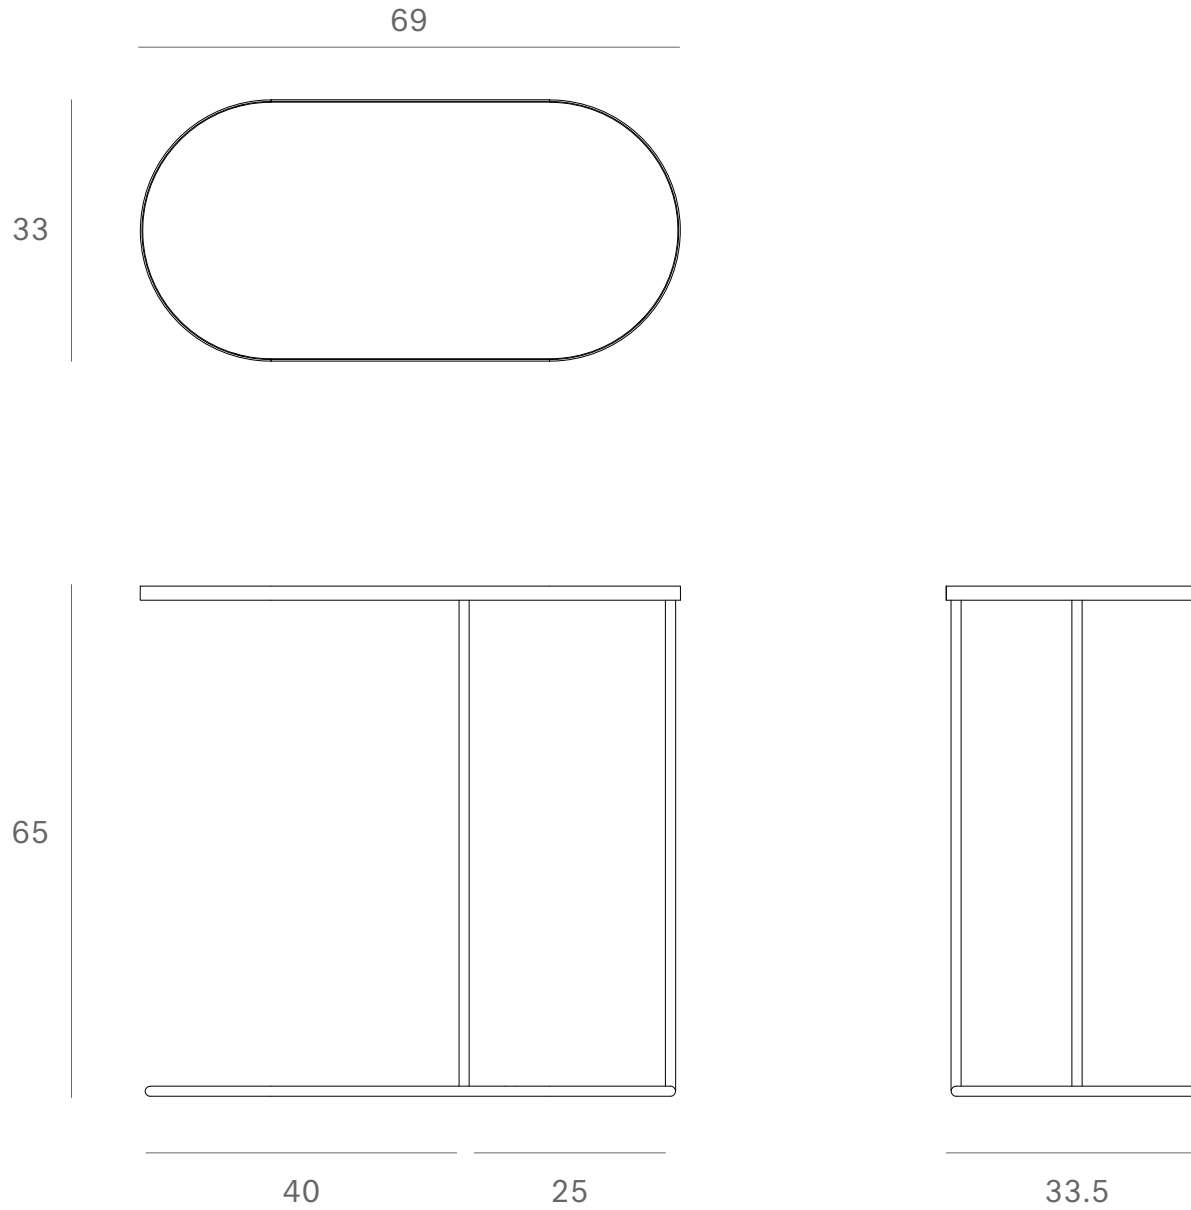

*Ethnicraft*

20790 - Oblong tray side table - Dimensions (cm)

*Ethnicraft*

20790 - Oblong tray side table - Dimensions (inches)