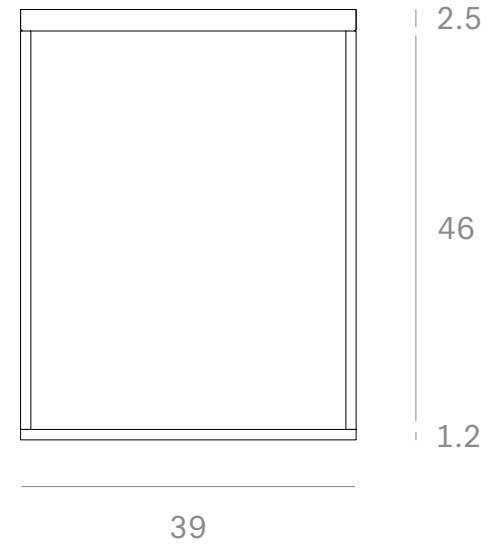

*Ethnicraft*

20792 - Square tray side table - S - Dimensions (cm)

*Ethnicraft*

20792 - Square tray side table - S - Dimensions (inches)