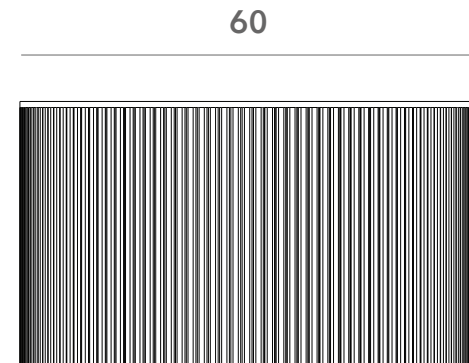

*Ethnicraft*

35001 - Mahogany Roller Max round coffee table- Dimensions (cm)

*Ethnicraft*

35001 - Mahogany Roller Max pound coffee table - Dimensions (inches)

23.6

23.6

14.5

*Ethnicraft*

35002 - Mahogany Roller Max pound coffee table- Dimensions (cm)

80

32

80

*Ethnicraft*

35002 - Mahogany Roller Max round coffee table- Dimensions (inches)

31.5

12.6