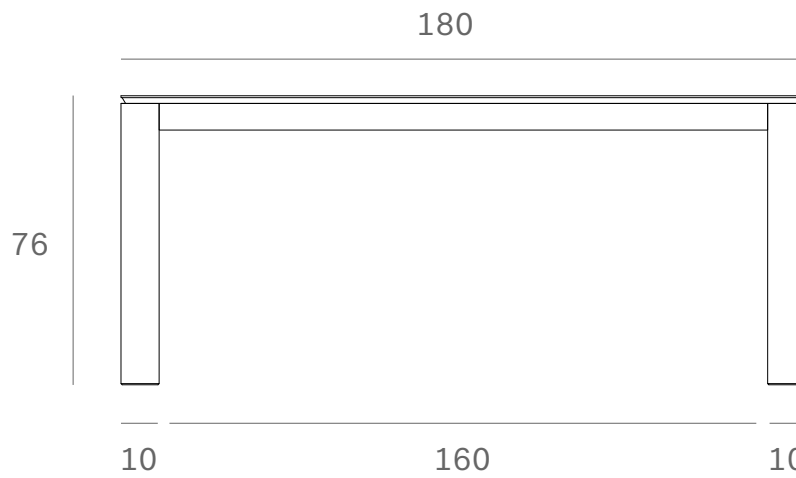

*Ethnicraft*

50573 - Oak Slice dining table - Dimensions (cm)

*Ethnicraft*

50573 - Oak Slice dining table - Dimensions (inches)