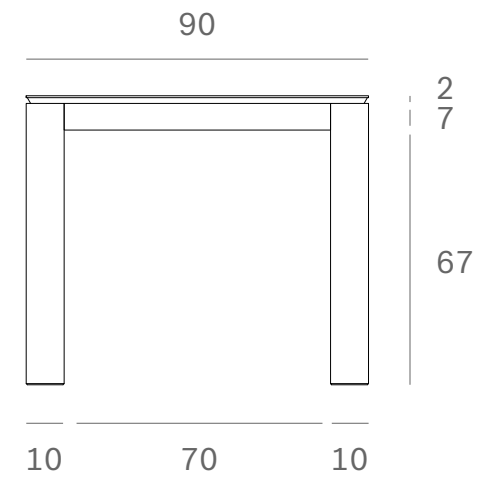

*Ethnicraft*

50573 - Oak Slice dining table - Dimensions (cm)

*Ethnicraft*

50573 - Oak Slice dining table - Dimensions (inches)