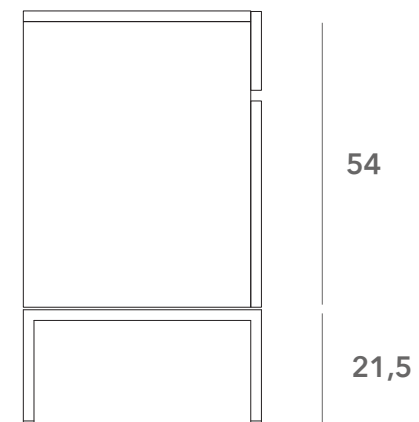

*Ethnicraft*

50949 - Oak Ligna sidebord - Dimensions (cm)

*Ethnicraft*

50949 - Oak Ligna sideboard - Dimensions (inches)

*Ethnicraft*

51114 - Oak Ligna sideboard - Dimensions (cm)

*Ethnicraft*

51114 - Oak Ligna sideboard - Dimensions (inches)