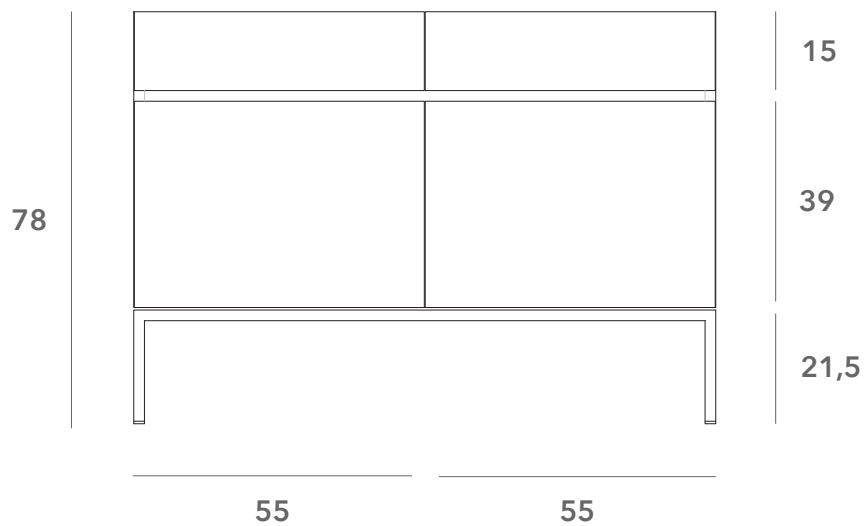

*Ethnicraft*

50949 - Oak Ligna sidebord - Dimensions (cm)

*Ethnicraft*

50949 - Oak Ligna sideboard - Dimensions (inches)

*Ethnicraft*

51114 - Oak Ligna sideboard - Dimensions (cm)

*Ethnicraft*

51114 - Oak Ligna sideboard - Dimensions (inches)