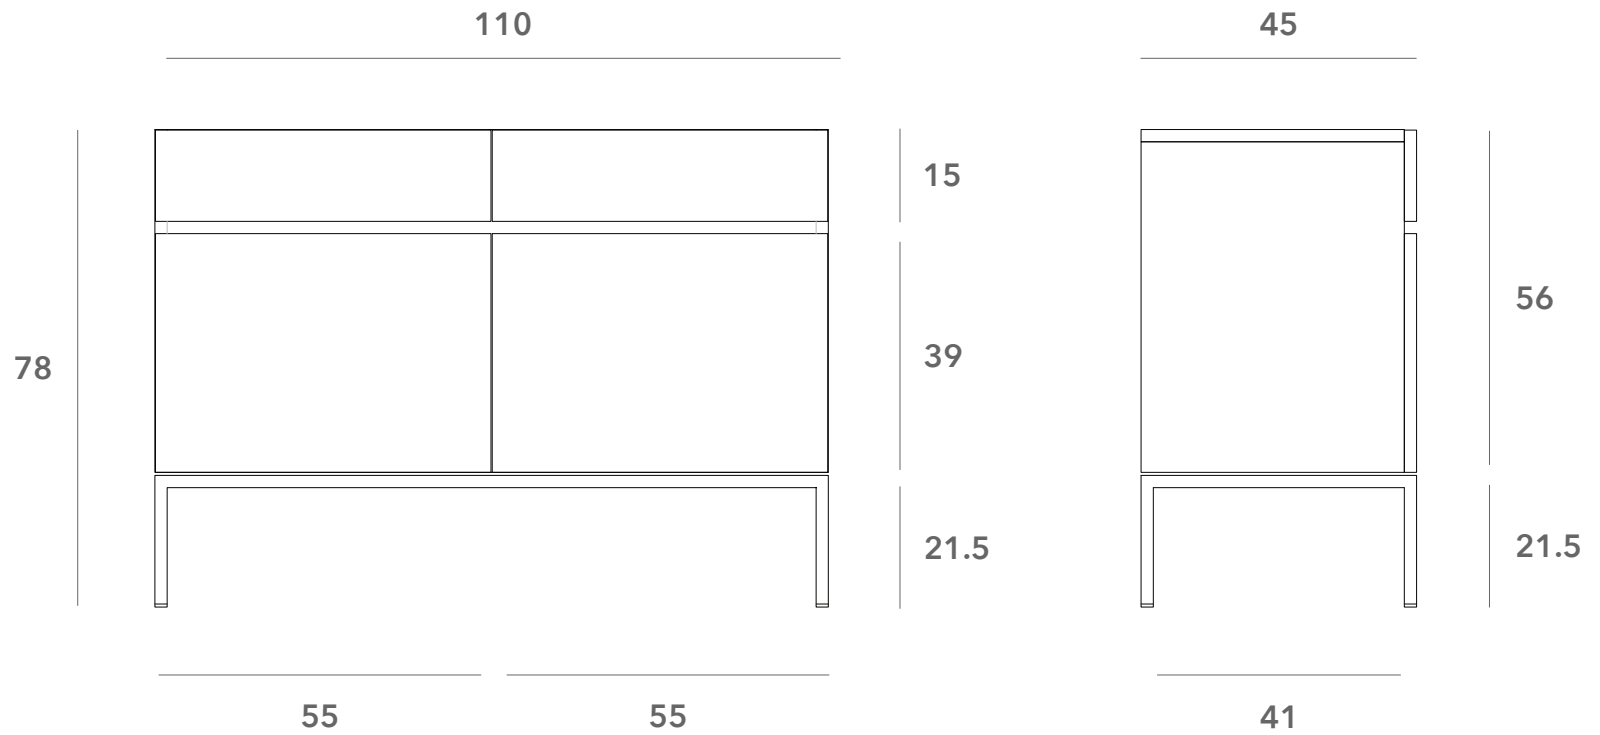

*Ethnicraft*

50949 - Oak Ligna sidebord - Dimensions (cm)

*Ethnicraft*

50949 - Oak Ligna sideboard - Dimensions (inches)

*Ethnicraft*

51114 - Oak Ligna sideboard - Dimensions (cm)

*Ethnicraft*

51114 - Oak Ligna sideboard - Dimensions (inches)