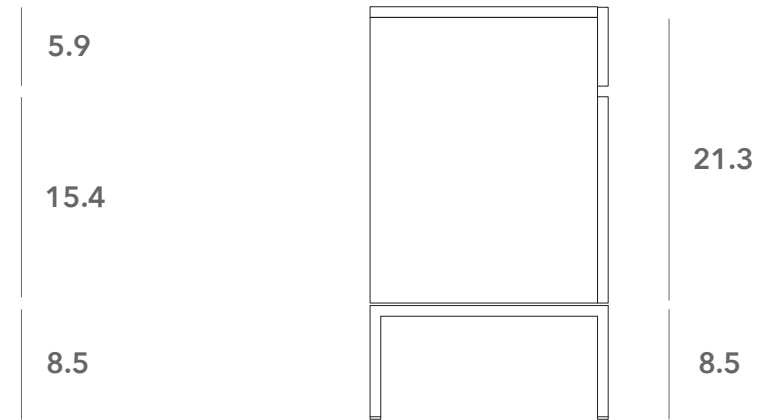

*Ethnicraft*

50949 - Oak Ligna sidebord - Dimensions (cm)

*Ethnicraft*

50949 - Oak Ligna sideboard - Dimensions (inches)

*Ethnicraft*

51114 - Oak Ligna sideboard - Dimensions (cm)

*Ethnicraft*

51114 - Oak Ligna sideboard - Dimensions (inches)