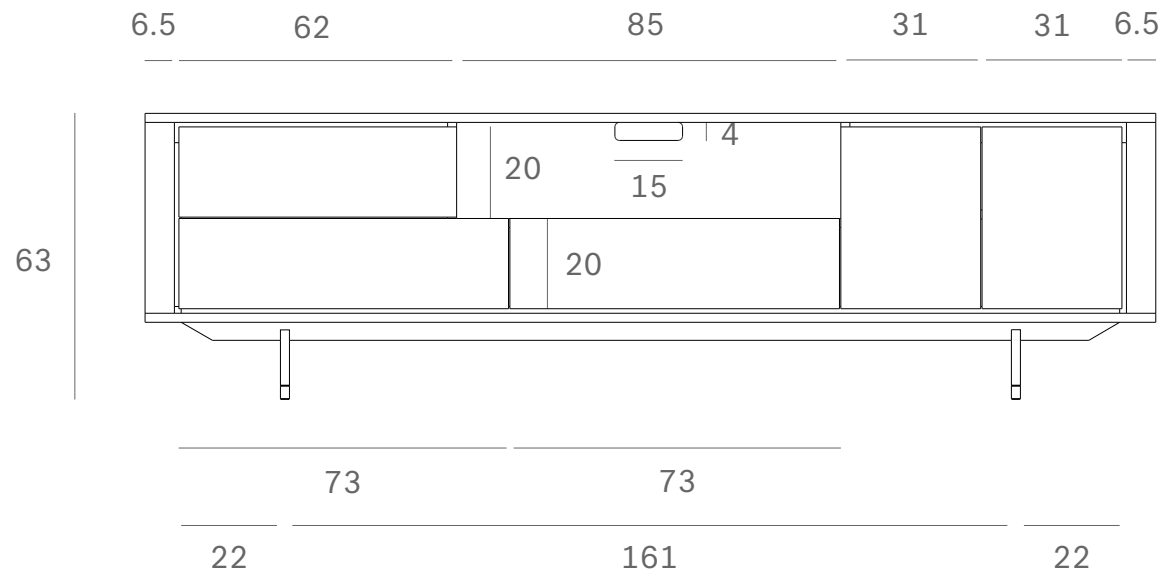

Ethnicraft

51316 - Oak Shadow TV cupboard - 2 doors/1 flip down door/2 drawers - Dimensions (cm)

Ethnicraft

51316 - Oak Shadow TV cupboard - 2 doors/1 flip down door/2 drawers - Dimensions (inches)