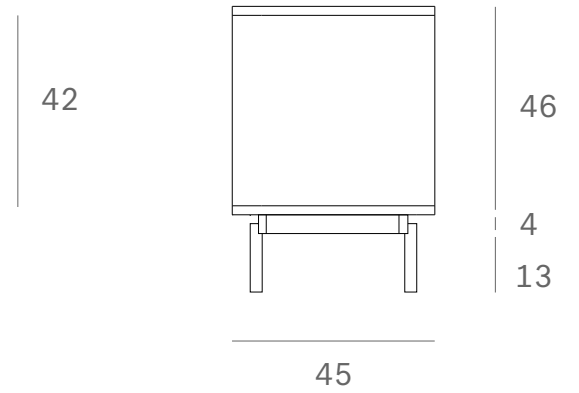

Ethnicraft

51316 - Oak Shadow TV cupboard - 2 doors/1 flip down door/2 drawers - Dimensions (cm)

Ethnicraft

51316 - Oak Shadow TV cupboard - 2 doors/1 flip down door/2 drawers - Dimensions (inches)