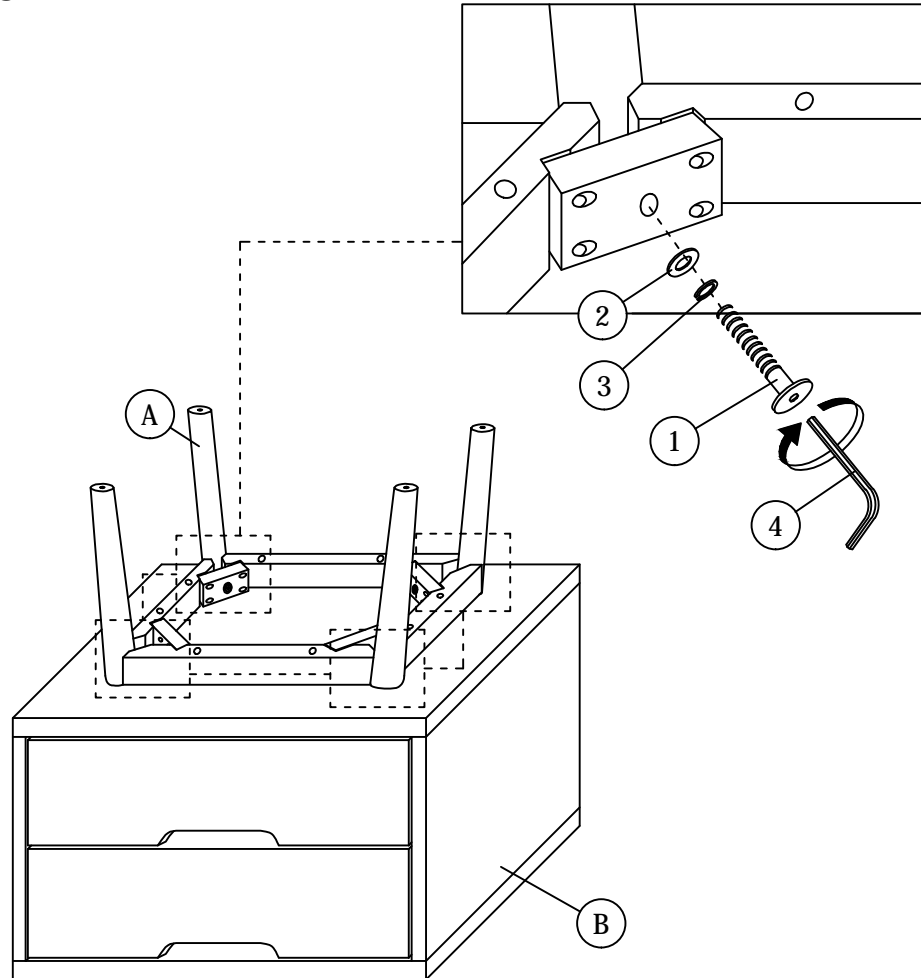

MODEI : BBT 3143 NIGHT STAND

ASSEMBLY INSTRUCTIONS

Read this instruction carefully. See hardware and furniture part list for guidance. Be sure all parts are complete, before you assemble. Place all wooden furniture parts on a clean and flat soft surface to prevent from being scratched. Follow the figure to start assembling.

CAUTIONS : 1. Do not FULLY - TIGHTEN the nut or nut bolt until all nut or bolt is ready assemble.
2. Do not OVER - TIGHTEN the nut or bolt to avoid causing damages to the thread.
3. Keep all hardware parts out of reach of children.

NOTE : THE LIST AND QUANTITY SHOWN ARE FOR 1 UNIT ASSEMBLY.

PART LIST		
ITEM	DESCRIPTION	QTY
A	LEGS	4 PCS
B	NIGHTSTAND	1 PC

HARDWARE LIST		
ITEM	DESCRIPTION	QTY
1	JCBC BOLT M6 x 60mm	4 PCS
2	M6 Flat Washer	4 PCS
3	M6 Spring Washer	4 PCS
4	M4 ALLEN KEY (BALL SHAPE)	1 PC

STEP 1

STEP 2