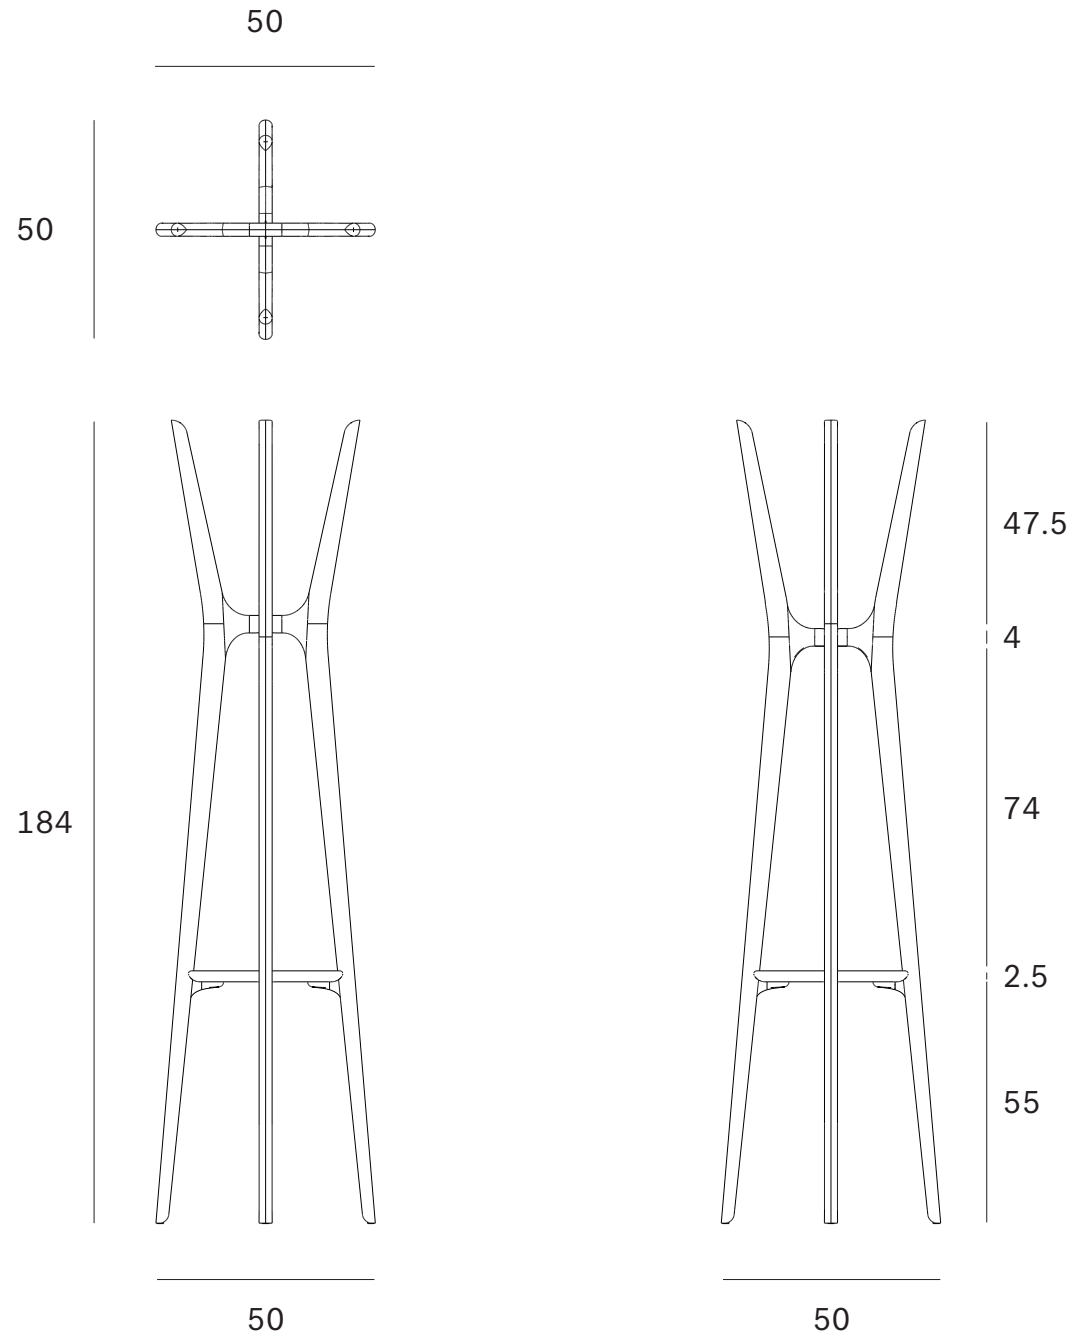

PI coat stand - Dimensions (cm)

PI coat stand - Dimensions (inches)