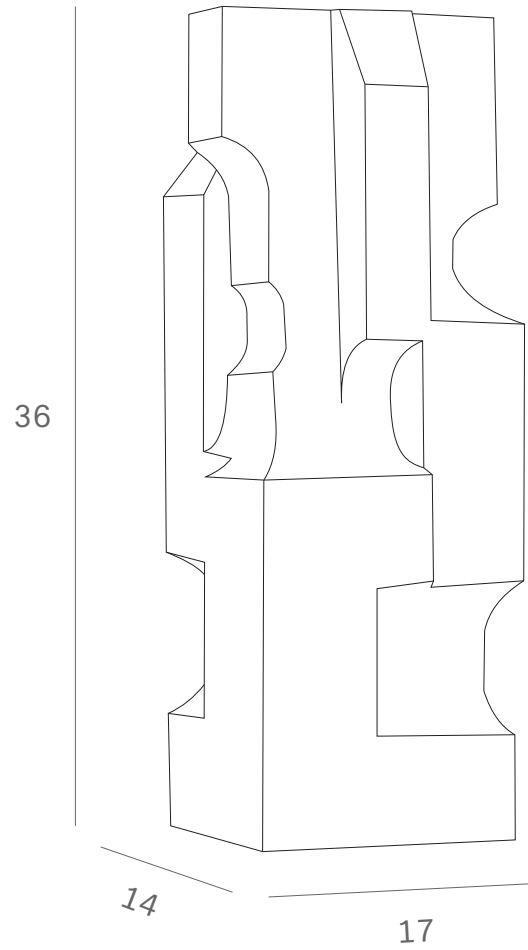

*Ethnicraft*

29702 - Espresso Block Organic sculpture - mahogany - Dimensions (cm)

*Ethnicraft*

29702 - Espresso Block Organic sculpture - mahogany - Dimensions (inches)