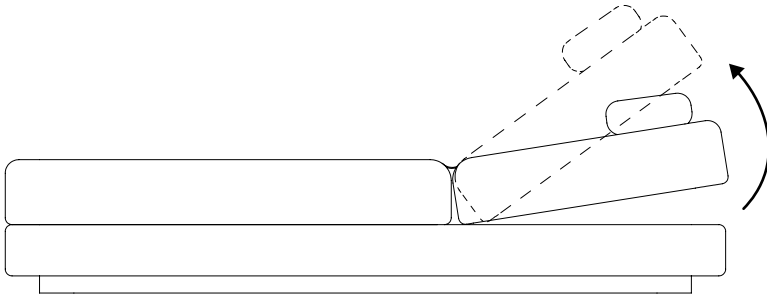

ELLISON STUDIOS.

Step 1

The Stack Sunbed has multiple backrest positions. Lift the backrest till you hear a click and release. For a steeper angle, lift the backrest till you hear another click and then release into the desired position.