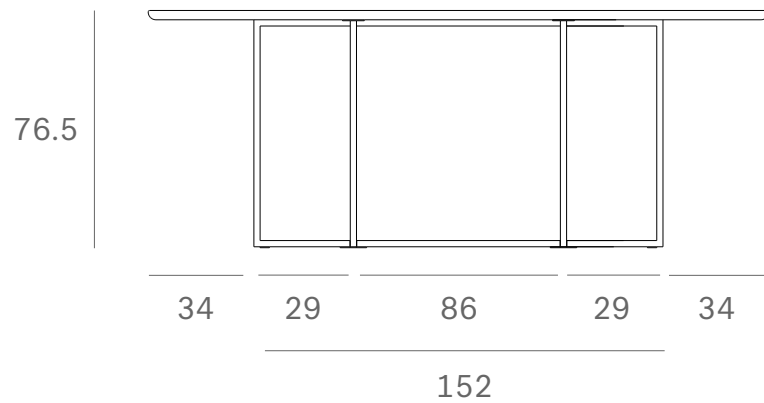

*Ethnicraft*

50032 - Oak Arc dining table - Dimensions (cm)

*Ethnicraft*

50032 - Oak Arc dining table - Dimensions (inches)

*Ethnicraft*

50033- Oak Arc dining table - Dimensions (cm)

*Ethnicraft*

50033- Oak Arc dining table - Dimensions (inches)

*Ethnicraft*

50034- Oak Arc dining table - Dimensions (cm)

*Ethnicraft*

50034- Oak Arc dining table - Dimensions (inches)