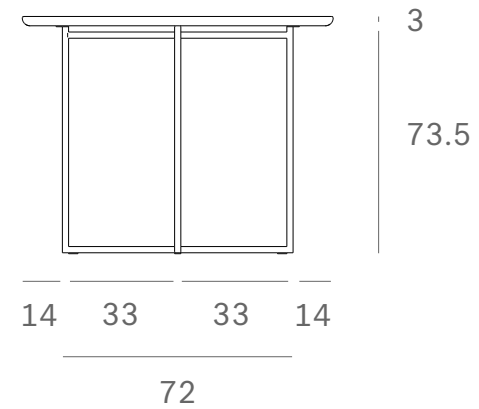

*Ethnicraft*

50032 - Oak Arc dining table - Dimensions (cm)

*Ethnicraft*

50032 - Oak Arc dining table - Dimensions (inches)

*Ethnicraft*

50033- Oak Arc dining table - Dimensions (cm)

*Ethnicraft*

50033- Oak Arc dining table - Dimensions (inches)

*Ethnicraft*

50034- Oak Arc dining table - Dimensions (cm)

*Ethnicraft*

50034- Oak Arc dining table - Dimensions (inches)