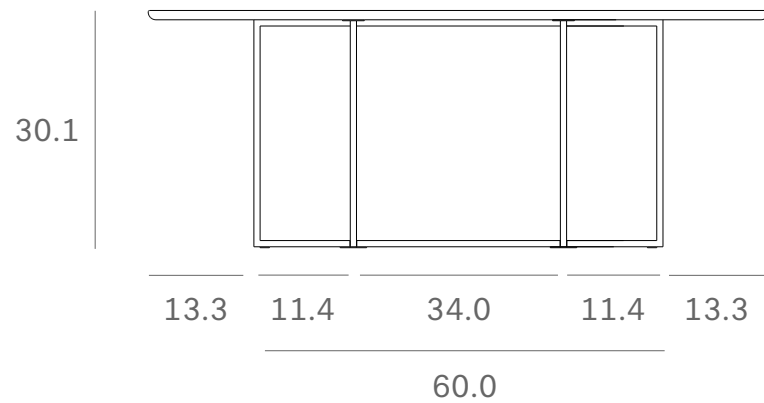

*Ethnicraft*

50032 - Oak Arc dining table - Dimensions (cm)

*Ethnicraft*

50032 - Oak Arc dining table - Dimensions (inches)

*Ethnicraft*

50033- Oak Arc dining table - Dimensions (cm)

*Ethnicraft*

50033- Oak Arc dining table - Dimensions (inches)

*Ethnicraft*

50034- Oak Arc dining table - Dimensions (cm)

*Ethnicraft*

50034- Oak Arc dining table - Dimensions (inches)