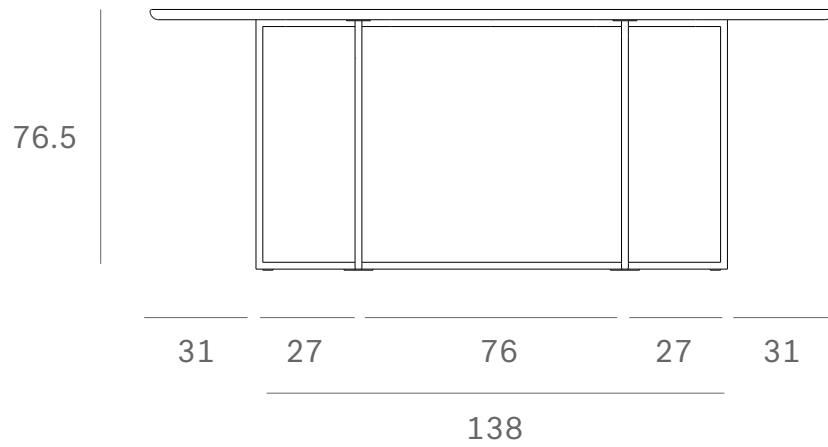

*Ethnicraft*

50032 - Oak Arc dining table - Dimensions (cm)

*Ethnicraft*

50032 - Oak Arc dining table - Dimensions (inches)

*Ethnicraft*

50033- Oak Arc dining table - Dimensions (cm)

*Ethnicraft*

50033- Oak Arc dining table - Dimensions (inches)

*Ethnicraft*

50034- Oak Arc dining table - Dimensions (cm)

*Ethnicraft*

50034- Oak Arc dining table - Dimensions (inches)