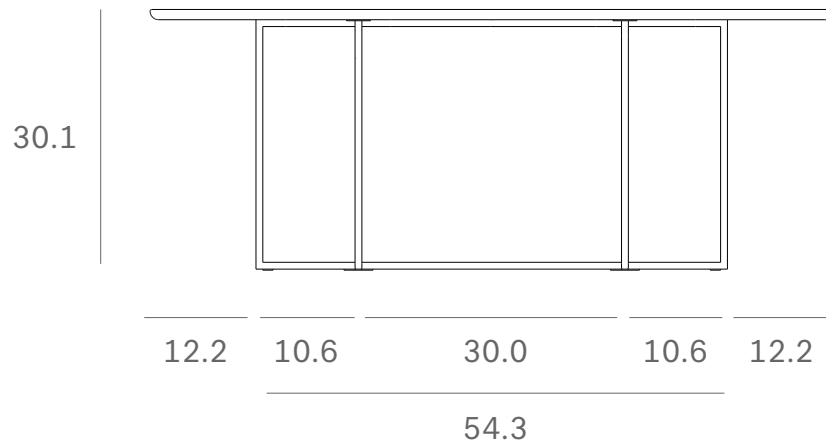

*Ethnicraft*

50032 - Oak Arc dining table - Dimensions (cm)

*Ethnicraft*

50032 - Oak Arc dining table - Dimensions (inches)

*Ethnicraft*

50033- Oak Arc dining table - Dimensions (cm)

*Ethnicraft*

50033- Oak Arc dining table - Dimensions (inches)

*Ethnicraft*

50034- Oak Arc dining table - Dimensions (cm)

*Ethnicraft*

50034- Oak Arc dining table - Dimensions (inches)