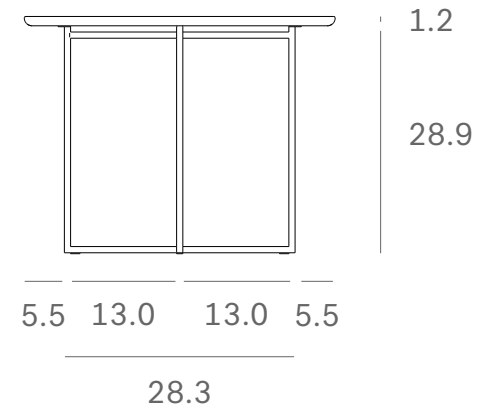

*Ethnicraft*

50032 - Oak Arc dining table - Dimensions (cm)

*Ethnicraft*

50032 - Oak Arc dining table - Dimensions (inches)

*Ethnicraft*

50033- Oak Arc dining table - Dimensions (cm)

*Ethnicraft*

50033- Oak Arc dining table - Dimensions (inches)

*Ethnicraft*

50034- Oak Arc dining table - Dimensions (cm)

*Ethnicraft*

50034- Oak Arc dining table - Dimensions (inches)