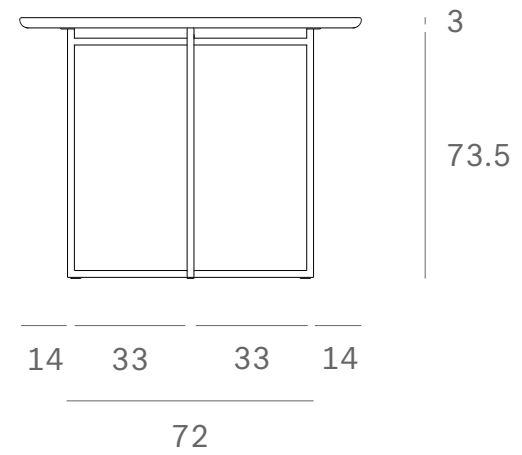

*Ethnicraft*

50032 - Oak Arc dining table - Dimensions (cm)

*Ethnicraft*

50032 - Oak Arc dining table - Dimensions (inches)

*Ethnicraft*

50033- Oak Arc dining table - Dimensions (cm)

*Ethnicraft*

50033- Oak Arc dining table - Dimensions (inches)

*Ethnicraft*

50034- Oak Arc dining table - Dimensions (cm)

*Ethnicraft*

50034- Oak Arc dining table - Dimensions (inches)