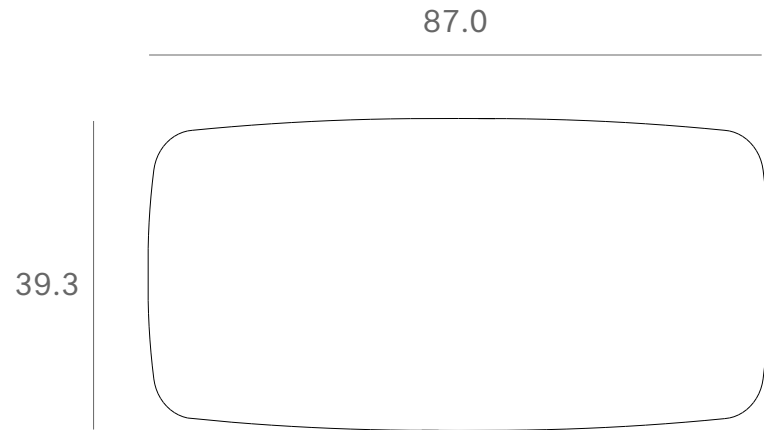

*Ethnicraft*

50032 - Oak Arc dining table - Dimensions (cm)

*Ethnicraft*

50032 - Oak Arc dining table - Dimensions (inches)

*Ethnicraft*

50033- Oak Arc dining table - Dimensions (cm)

*Ethnicraft*

50033- Oak Arc dining table - Dimensions (inches)

*Ethnicraft*

50034- Oak Arc dining table - Dimensions (cm)

*Ethnicraft*

50034- Oak Arc dining table - Dimensions (inches)