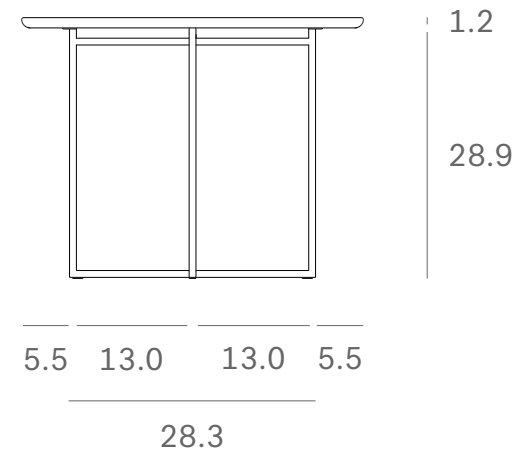

*Ethnicraft*

50032 - Oak Arc dining table - Dimensions (cm)

*Ethnicraft*

50032 - Oak Arc dining table - Dimensions (inches)

*Ethnicraft*

50033- Oak Arc dining table - Dimensions (cm)

*Ethnicraft*

50033- Oak Arc dining table - Dimensions (inches)

*Ethnicraft*

50034- Oak Arc dining table - Dimensions (cm)

*Ethnicraft*

50034- Oak Arc dining table - Dimensions (inches)