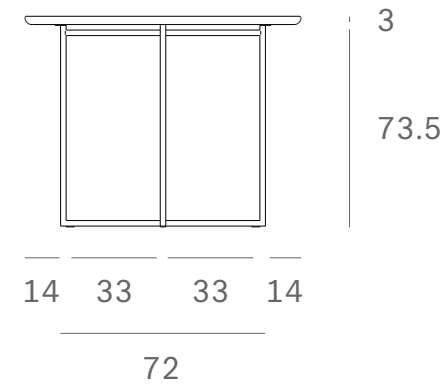

*Ethnicraft*

50032 - Oak Arc dining table - Dimensions (cm)

*Ethnicraft*

50032 - Oak Arc dining table - Dimensions (inches)

*Ethnicraft*

50033- Oak Arc dining table - Dimensions (cm)

*Ethnicraft*

50033- Oak Arc dining table - Dimensions (inches)

*Ethnicraft*

50034- Oak Arc dining table - Dimensions (cm)

*Ethnicraft*

50034- Oak Arc dining table - Dimensions (inches)