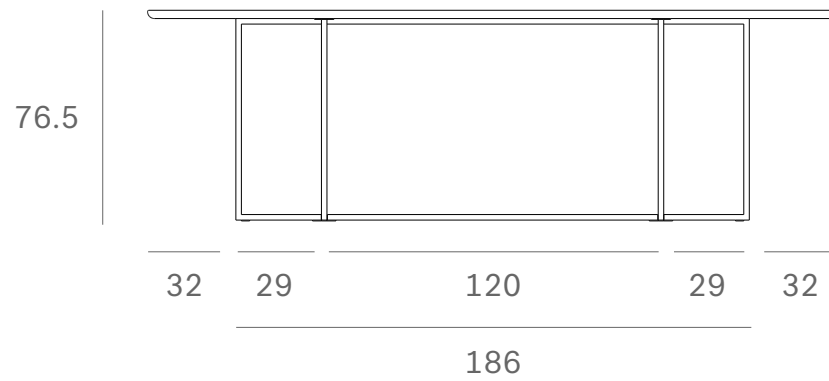

*Ethnicraft*

50032 - Oak Arc dining table - Dimensions (cm)

*Ethnicraft*

50032 - Oak Arc dining table - Dimensions (inches)

*Ethnicraft*

50033- Oak Arc dining table - Dimensions (cm)

*Ethnicraft*

50033- Oak Arc dining table - Dimensions (inches)

*Ethnicraft*

50034- Oak Arc dining table - Dimensions (cm)

*Ethnicraft*

50034- Oak Arc dining table - Dimensions (inches)