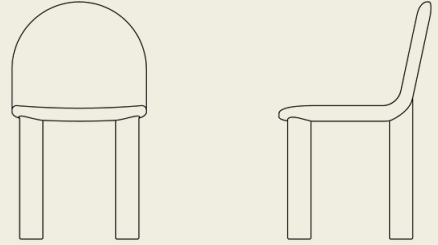

WHEN FORM MEETS FUNCTION.

With strong column legs and a soft moulded seat, the Arch dining chair is a versatile and sculptural design made with kiln-dried timber for added durability.

### Arch Dining Chair

#### Dimensions W x D x H (cm)

Product Dimensions: 46.2 x 53 x 81.5 cm | 11.5 kg

Leg Height (cm): 43

Seat Height (cm): 46

Seat Width (cm): 48

Assembly: Fully Assembled