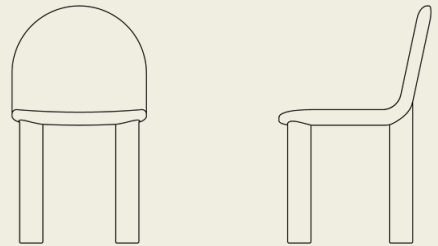

#### Dimensions W x D x H (cm)

Product Dimensions: 46.2 x 53 x 81.5 cm | 11.5 kg

Leg Height (cm): 43

Seat Height (cm): 46

Seat Width (cm): 48

Assembly: Fully Assembled