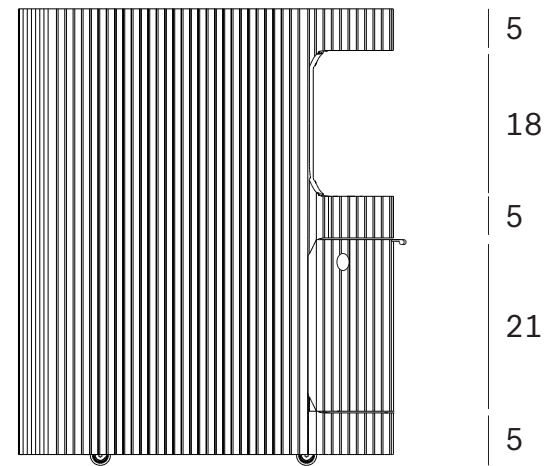

Boomerang drawer unit - Dimensions (cm)

Boomerang drawer unit - Dimensions (inches)