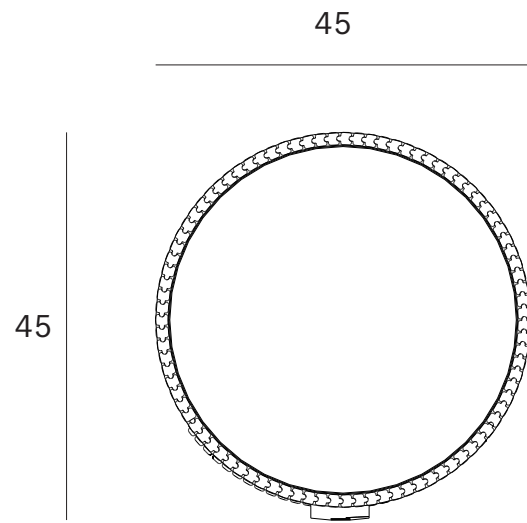

Boomerang drawer unit - Dimensions (cm)

Boomerang drawer unit - Dimensions (inches)