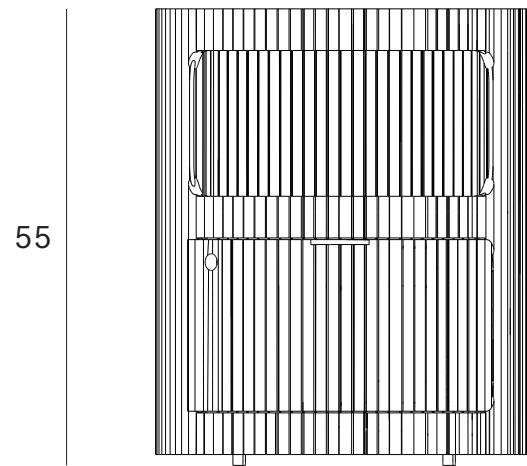

Boomerang drawer unit - Dimensions (cm)

Boomerang drawer unit - Dimensions (inches)