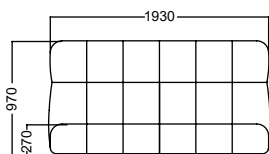

ASSEMBLY

Assembly required.

WARRANTY

12 months

MEASUREMENTS

Queen: 1930W x 2500D x 970Hmm

MATERIALS

Main: Soft Weave

ASSEMBLY

Assembly required.

WARRANTY

12 months

MEASUREMENTS

King: 2230W x 2500D x 970Hmm

MATERIALS

Main: Soft Weave