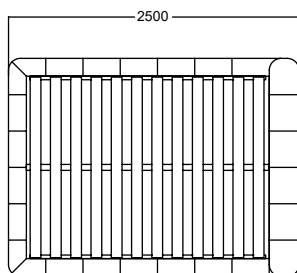

ASSEMBLY

Assembly required.

WARRANTY

12 months

MEASUREMENTS

Queen: 1930W x 2500D x 970Hmm

MATERIALS

Main: Soft Weave

ASSEMBLY

Assembly required.

WARRANTY

12 months

MEASUREMENTS

King: 2230W x 2500D x 970Hmm

MATERIALS

Main: Soft Weave