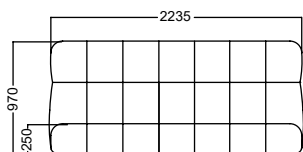

ASSEMBLY

Assembly required.

WARRANTY

12 months

MEASUREMENTS

King: 2230W x 2500D x 970Hmm

MATERIALS

Main: Soft Weave