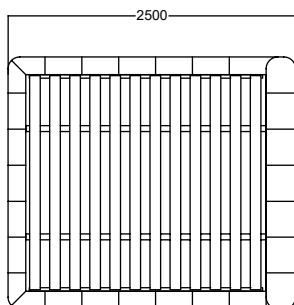

ASSEMBLY

Assembly required.

WARRANTY

12 months

MEASUREMENTS

King: 2230W x 2500D x 970Hmm

MATERIALS

Main: Soft Weave