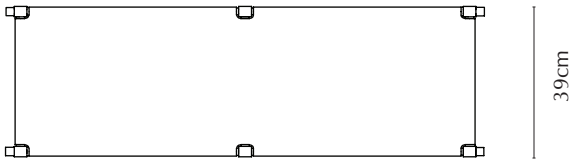

## DIMENSIONS

Overall: 100 x 39 x 45cm

Seat Height: 45cm

Weight: 14kg

## BOXED DIMENSIONS

Carton 1: 120 x 50.5 x 52.5cm

Weight: 17kg