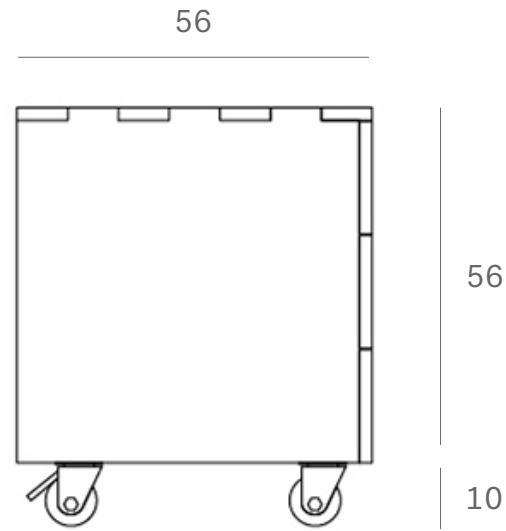

*Ethnicraft*

50620 - Oak Billy drawer unit - Dimensions (cm)

*Ethnicraft*

50620 - Oak Billy drawer unit - Dimensions (inches)