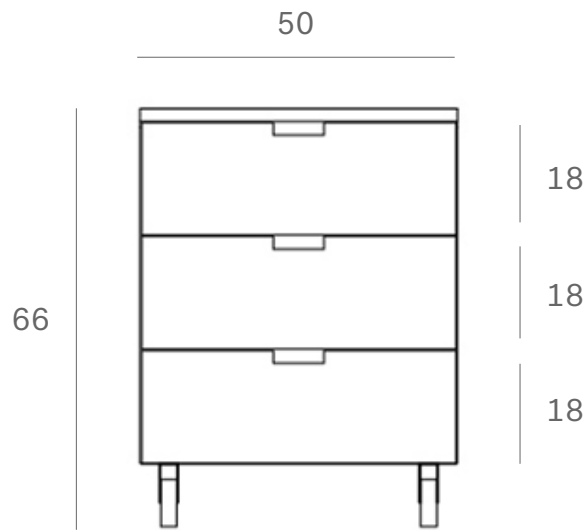

*Ethnicraft*

50620 - Oak Billy drawer unit - Dimensions (cm)

*Ethnicraft*

50620 - Oak Billy drawer unit - Dimensions (inches)