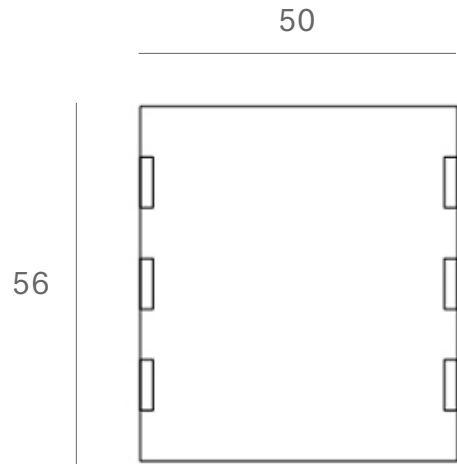

*Ethnicraft*

50620 - Oak Billy drawer unit - Dimensions (cm)

*Ethnicraft*

50620 - Oak Billy drawer unit - Dimensions (inches)