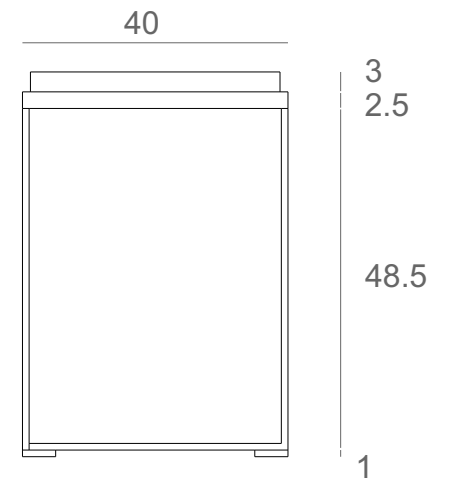

Ethnicraft

25945 - Stability console - Minerals - Umber - Dimensions (cm)

*Ethnicraft*

25945 - Stability console - Minerals - Umber - Dimensions (inches)