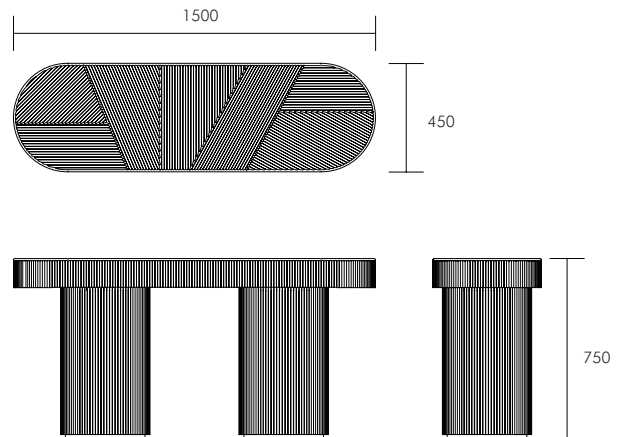

Construction

Rattan and Brass detail supported by a solid and engineered wood frame.

Finishes

Rattan

Powdercoat
Brass

Dimensions (mm)

Overall: 1500 W x 450 D x 750 H

Weight: 36kg

Boxed Dimensions:

Carton 1: 1580 W x 530 D x 565 H

Please note all dimensions are approximate.