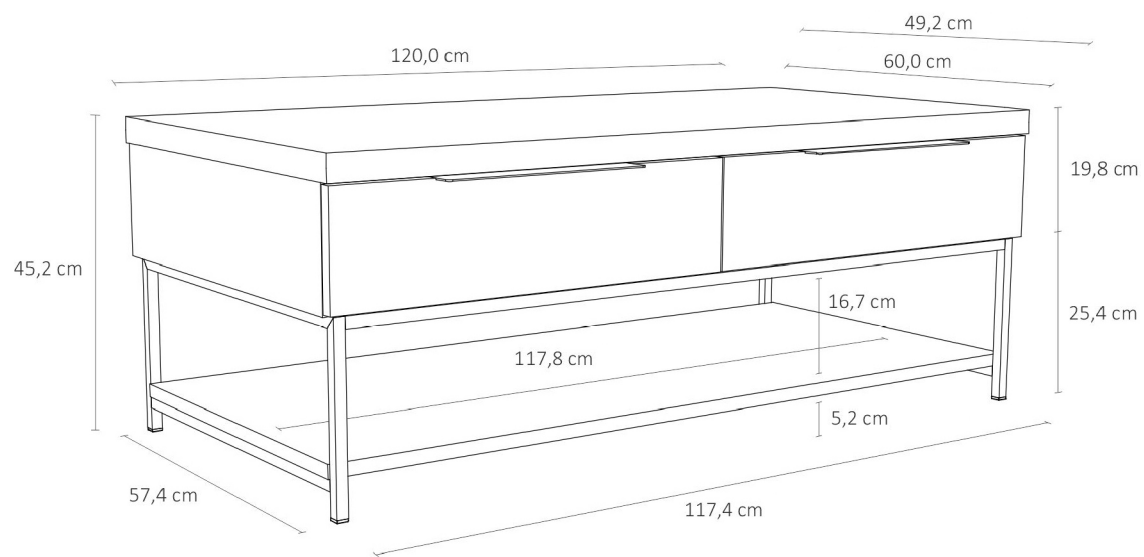

# CALIA STORAGE COFFEE TABLE

- Maximum weight load on top : 100,0 kg / 220,0 lbs
- Maximum weight load per drawer : 6,0 kg / 13,2 lbs
- Maximum weight load per shelf : 25,0 kg / 55,0 lbs
- Maximum weight load total : 140,0 kg / 308,0 lbs
- Fully assembled