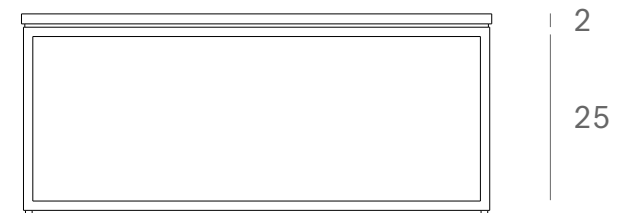

*Ethnicraft*

50519 - Oak Thin black coffee table - black metal frame - Dimensions (cm)

*Ethnicraft*

50519 - Oak Thin black coffee table - black metal frame - Dimensions (inches)