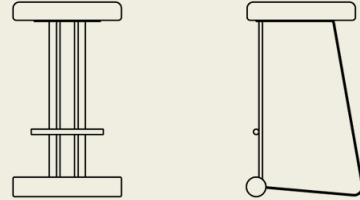

CURVA

ELLISON STUDIOS.

With its bold cantilevered profile, the Curva Stool pairs its wide stainless steel form with a circular oak seat. A cylindrical oak footrest echoes the seat's proportions while reinforcing its structure.

SPECIFICATIONS

Curva Counter Stool

Dimensions W x D x H (cm)

Product Dimensions: 36 x 39 x 64.5 cm | 11.5 kg

Leg Height (cm): 22.5

Seat Height (cm): 64.5

Seat Width (cm): 36

Assembly: Fully Assembled