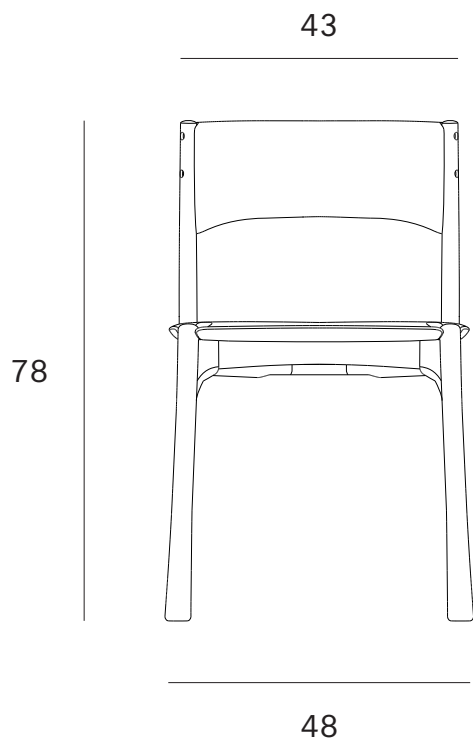

Ethnicraft

PI Dining chair - Dimensions (cm)

Ethnicraft

PI Dining chair - Dimensions (inches)