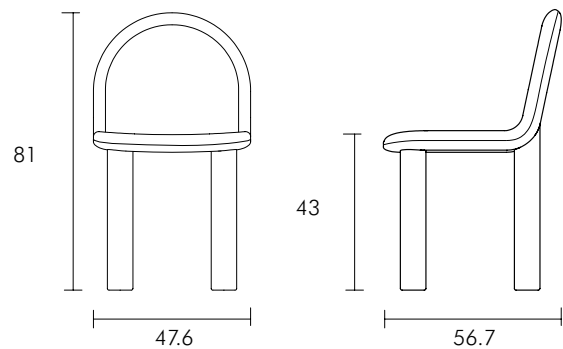

Construction

Roto-Moulded Polyethylene

Dimensions W x D x H (cm)

Overall: 47.6 x 56.7 x 81 cm

Seat Height: 46 cm

Seat Depth: 43 cm

Leg Height: 43 cm

Weight: 7 kg

Boxed Dimensions

Carton 1: 49 x 58 x 82 cm | 9kg

Please note all dimensions are approximate.