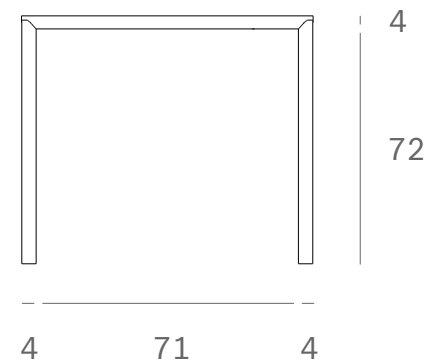

*Ethnicraft*

50256 - Oak Air dining table - Dimensions (cm)

*Ethnicraft*

50256 - Oak Air dining table - Dimensions (inches)