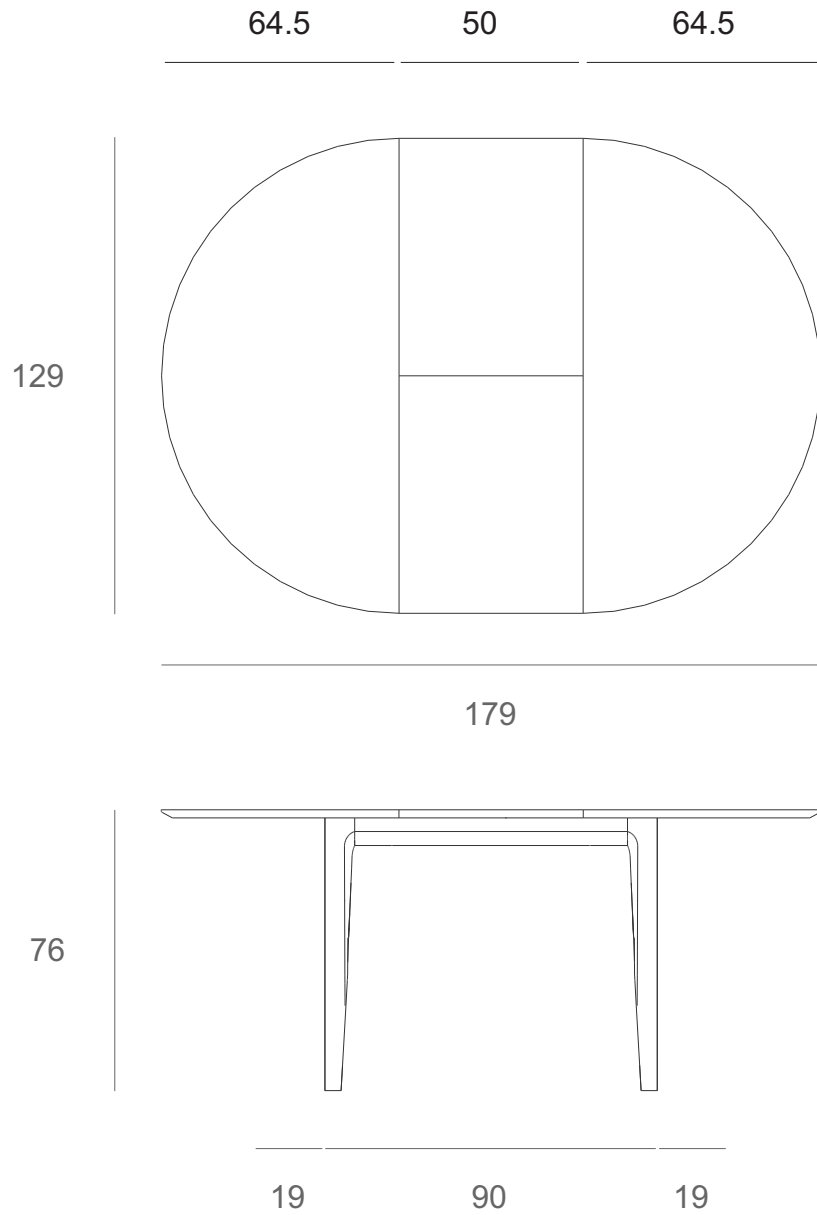

*Ethnicraft*

Bok round extendable dining table - Dimensions (cm)

*Ethnicraft*

Bok round extendable dining table - Dimensions (inches)