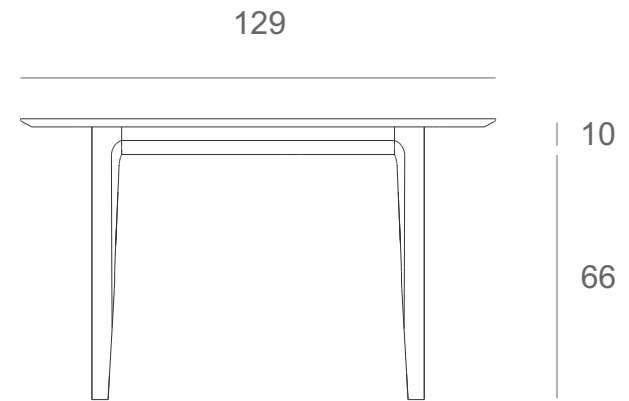

*Ethnicraft*

Bok round extendable dining table - Dimensions (cm)

*Ethnicraft*

Bok round extendable dining table - Dimensions (inches)