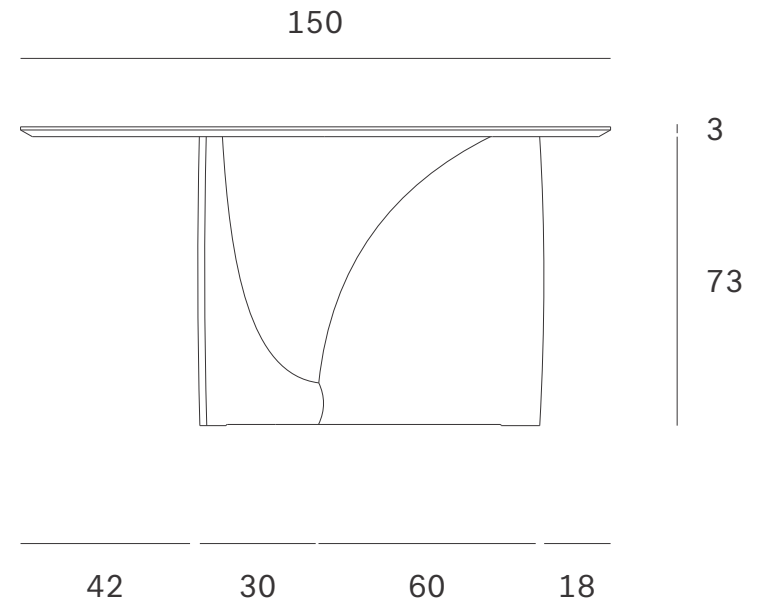

Geometric dining table - Dimensions (cm)

Geometric dining table - Dimensions (inches)

9.8 40.0 9.8

16.5 11.8 23.6 7.0