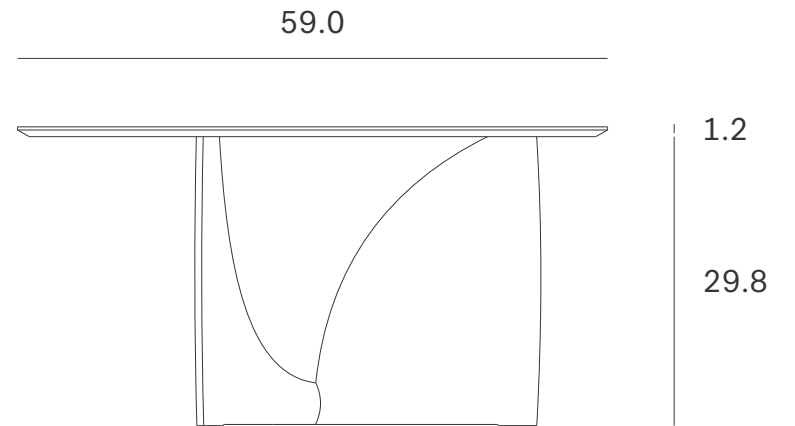

Geometric dining table - Dimensions (cm)

Geometric dining table - Dimensions (inches)

9.8 40.0 9.8

16.5 11.8 23.6 7.0