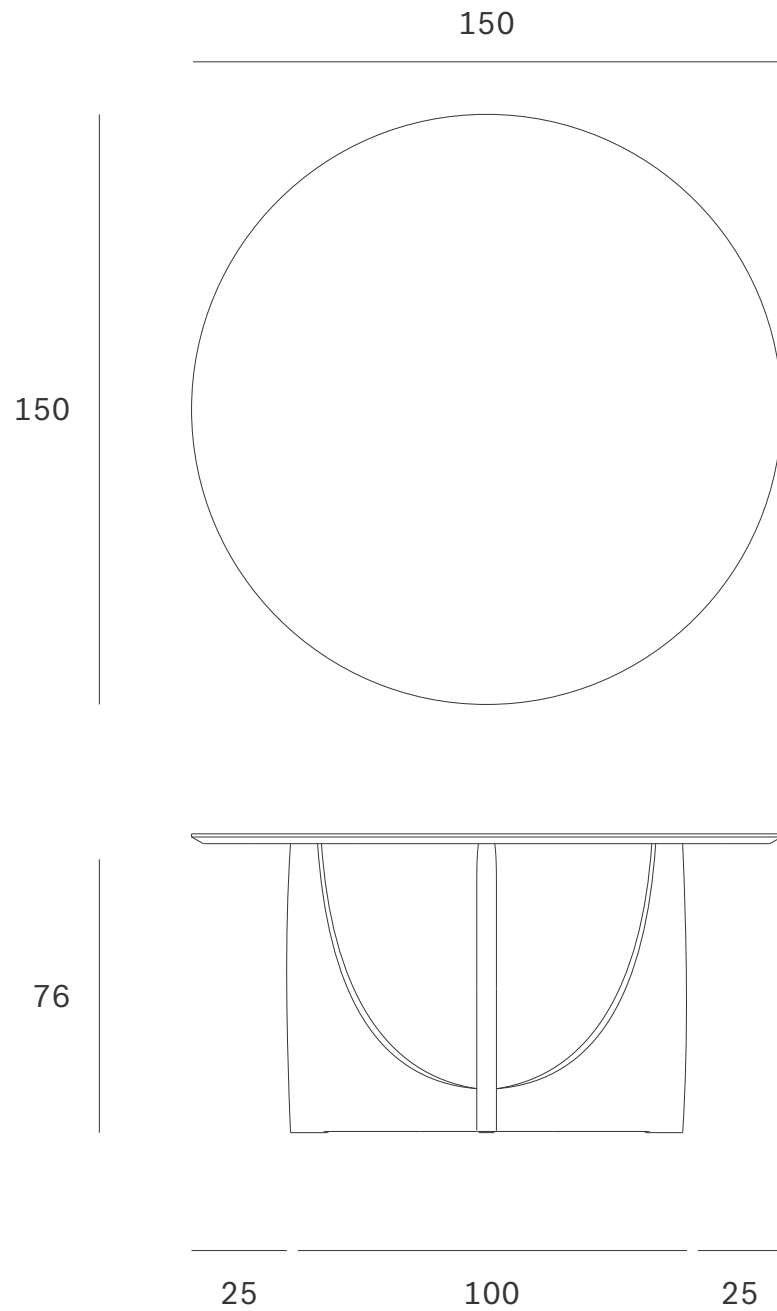

Geometric dining table - Dimensions (cm)

Geometric dining table - Dimensions (inches)

9.8 40.0 9.8

16.5 11.8 23.6 7.0