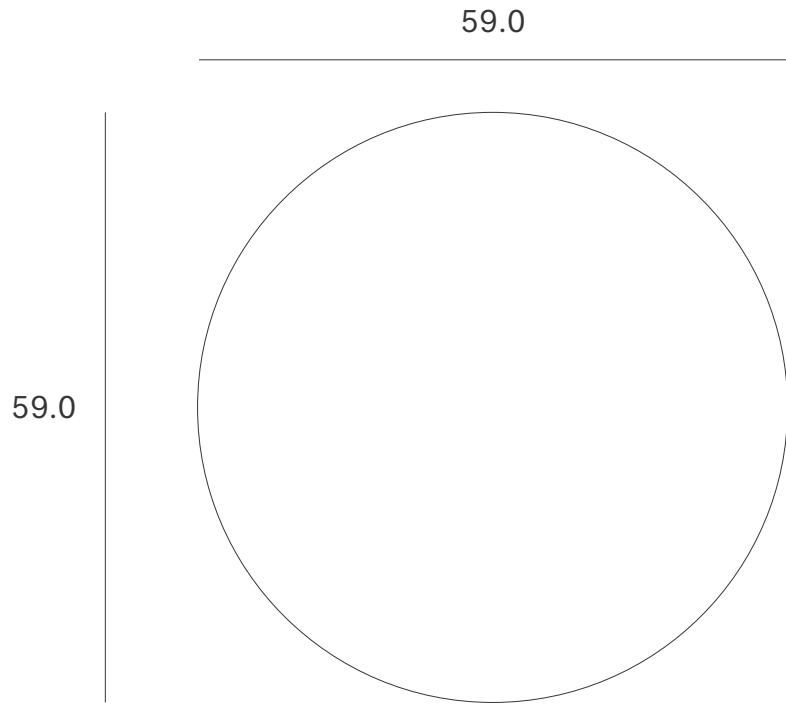

Geometric dining table - Dimensions (cm)

Geometric dining table - Dimensions (inches)

9.8 40.0 9.8

16.5 11.8 23.6 7.0