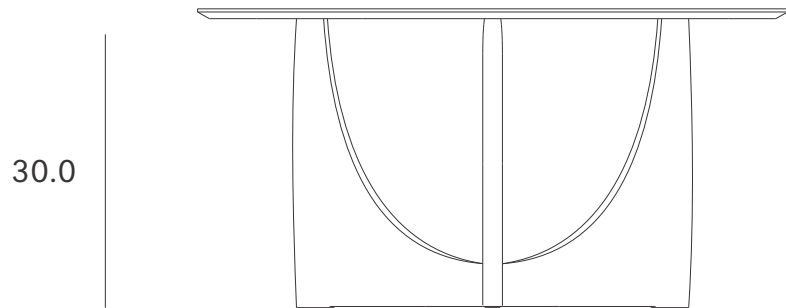

Geometric dining table - Dimensions (cm)

Geometric dining table - Dimensions (inches)

9.8 40.0 9.8

16.5 11.8 23.6 7.0