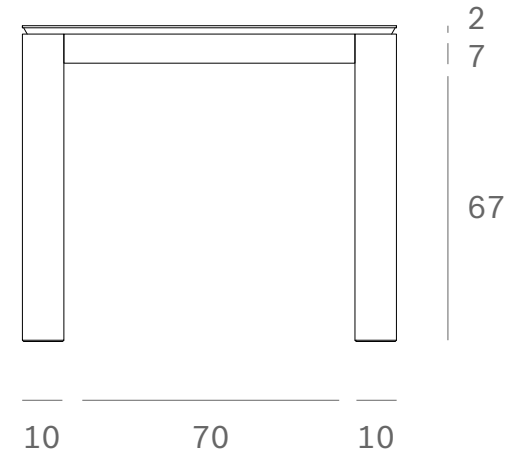

*Ethnicraft*

50571 - Oak Slice dining table - Dimensions (cm)

*Ethnicraft*

50571 - Oak Slice dining table - Dimensions (inches)