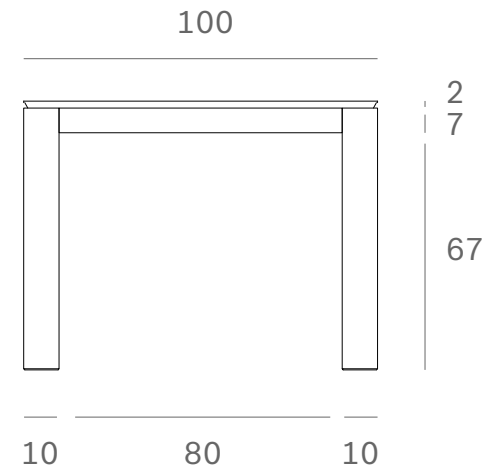

*Ethnicraft*

50575 - Oak Slice dining table - Dimensions (cm)

*Ethnicraft*

50575 - Oak Slice dining table - Dimensions (inches)