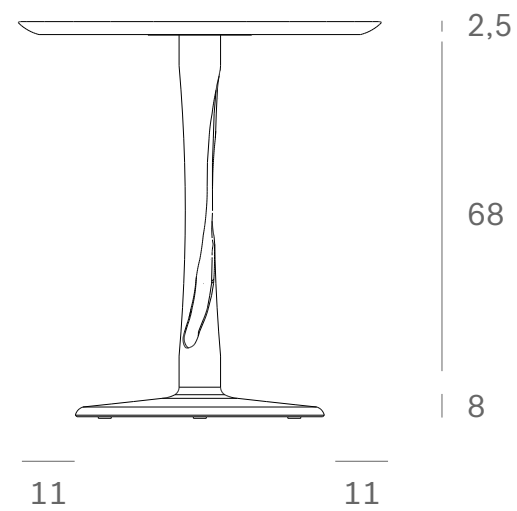

*Ethnicraft*

50011 - Oak Torsion black dining table - Dimensions (cm)

*Ethnicraft*

50011 - Oak Torsion black dining table - Dimensions (inches)