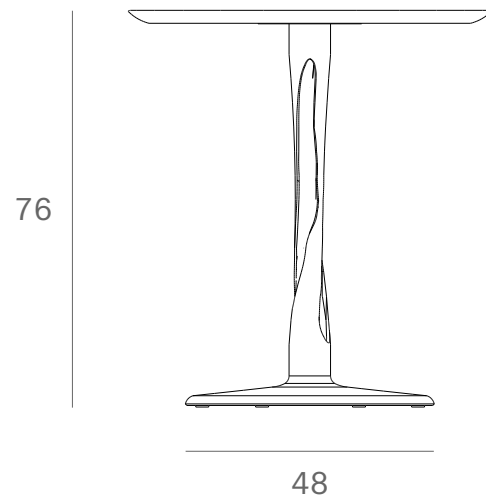

*Ethnicraft*

50011 - Oak Torsion black dining table - Dimensions (cm)

*Ethnicraft*

50011 - Oak Torsion black dining table - Dimensions (inches)