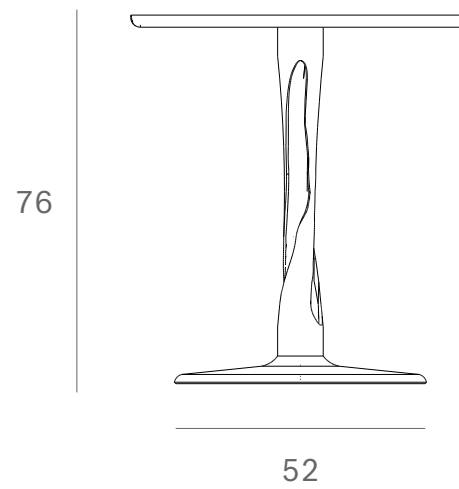

*Ethnicraft*

50015 - Oak Torsion square black dining table - Dimensions (cm)

*Ethnicraft*

50015 - Oak Torsion square black dining table - Dimensions (inches)