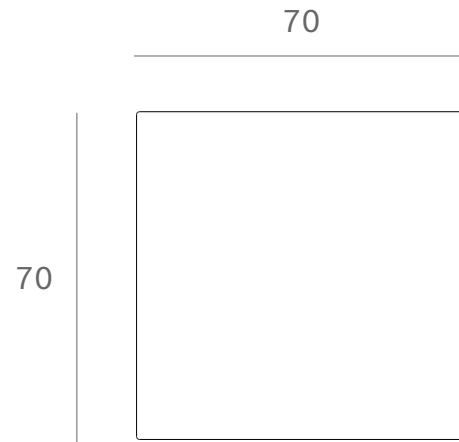

*Ethnicraft*

50015 - Oak Torsion square black dining table - Dimensions (cm)

*Ethnicraft*

50015 - Oak Torsion square black dining table - Dimensions (inches)