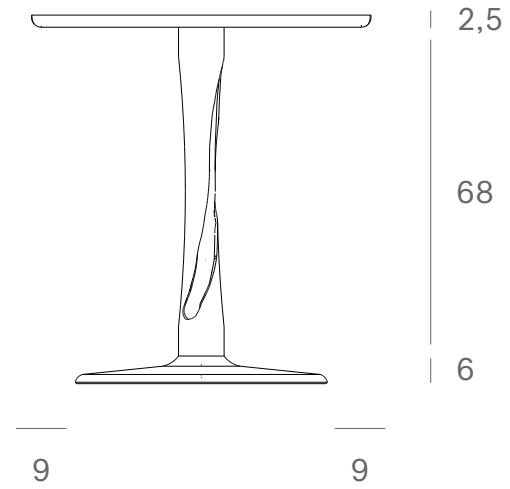

*Ethnicraft*

50015 - Oak Torsion square black dining table - Dimensions (cm)

*Ethnicraft*

50015 - Oak Torsion square black dining table - Dimensions (inches)