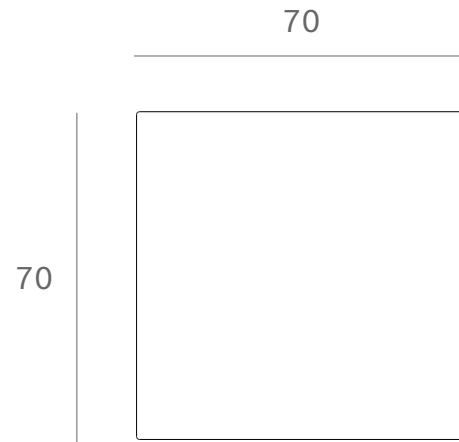

*Ethnicraft*

50021 - Oak Torsion square dining table - Dimensions (cm)

*Ethnicraft*

50021 - Oak Torsion square dining table - Dimensions (inches)