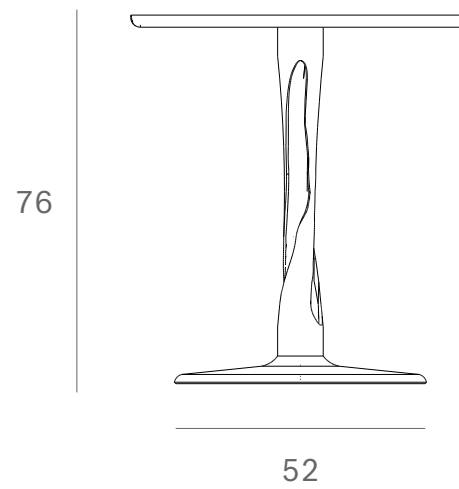

*Ethnicraft*

50021 - Oak Torsion square dining table - Dimensions (cm)

*Ethnicraft*

50021 - Oak Torsion square dining table - Dimensions (inches)