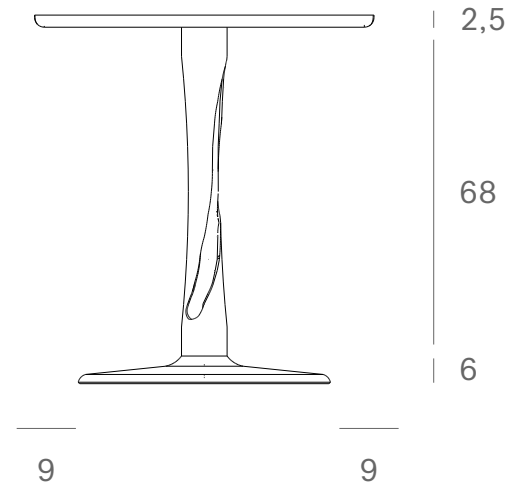

*Ethnicraft*

50021 - Oak Torsion square dining table - Dimensions (cm)

*Ethnicraft*

50021 - Oak Torsion square dining table - Dimensions (inches)