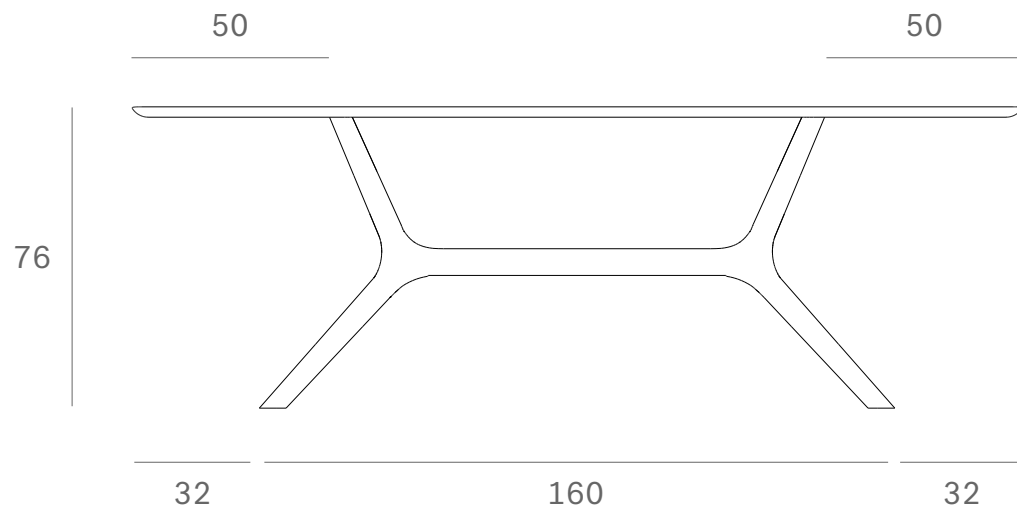

Ethnicraft

50028 - Oak X dining table - Dimensions (cm)

*Ethnicraft*

50028 - Oak X dining table - Dimensions (inches)